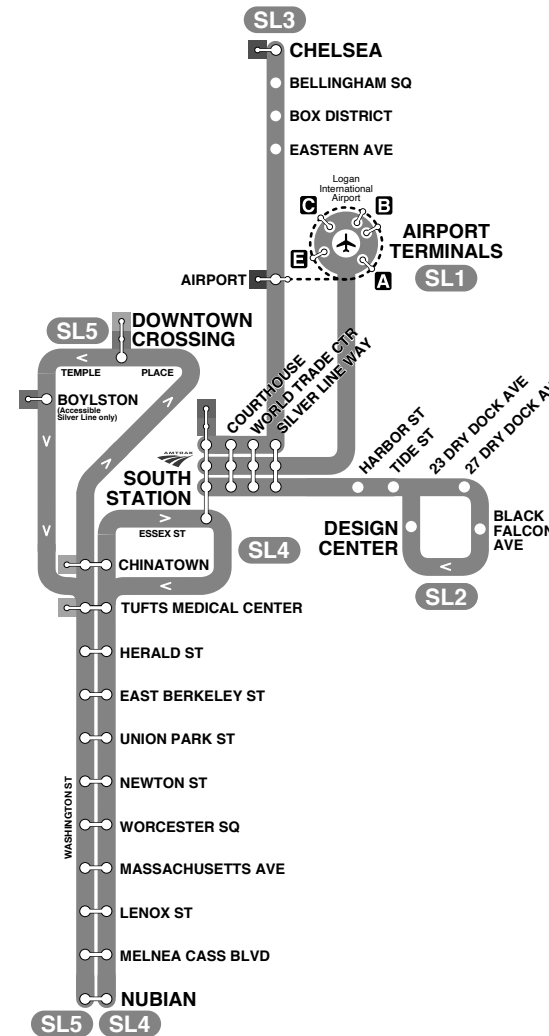

T SILVER LINE

- SL1** Logan Airport – South Station

- SL2** Drydock – South Station

- SL3** Chelsea Sta – South Station

- SLW** Silver Line Way – South Station

	CharlieCard	Cash on board	Reduced fare
Subway	\$2.40	\$2.40	\$1.10
Subway + Bus	\$2.40	\$4.10	\$1.10

* after exiting Ted Williams Tunnel, buses stop only at World Trade Center Station, Courthouse Station, and South Station via Summer Street.

Outbound SL1 Weekday			Saturday	Sunday	
South Station	World Trade Center Sta	Logan Terminal A	South Station	World Trade Center Sta	Logan Terminal A
5:32	5:36	5:49	5:45	5:49	5:58
5:44	5:48	6:01	5:55	5:59	6:08
5:56	6:00	6:13	6:05	6:09	6:18
6:08	6:12	6:25	6:15	6:19	6:28
6:20	6:24	6:37	6:25	6:29	6:38
every 12 mins			every 9-11 mins		every 12 mins
11:33	11:37	11:50	11:35	11:39	11:48
11:45	11:49	12:02	11:45	11:49	11:58
11:57	12:01	12:14	11:55	11:59	12:09
12:09	12:13	12:26	12:06	12:10	12:20
12:21	12:25	12:38	12:18	12:22	12:32
12:33	12:37	12:50	12:29	12:33	12:43
every 10-13 mins			every 9-13 mins		every 7-10 mins
11:59	12:03	12:14	12:15	12:19	12:28
12:14	12:18	12:29	12:26	12:30	12:39
12:30	12:34	12:45	12:37	12:41	12:50
12:45	12:49	1:00	12:48	12:52	1:01
w1:00	1:04	1:15	w12:59	1:03	1:12

Trips marked W wait for last Red Line train serving South Station

SLW

Additional Waterfront Service runs between South Station and Silver Line Way during weekday peak periods.

Information in this timetable is subject to change without notice. Traffic and weather may affect running times.