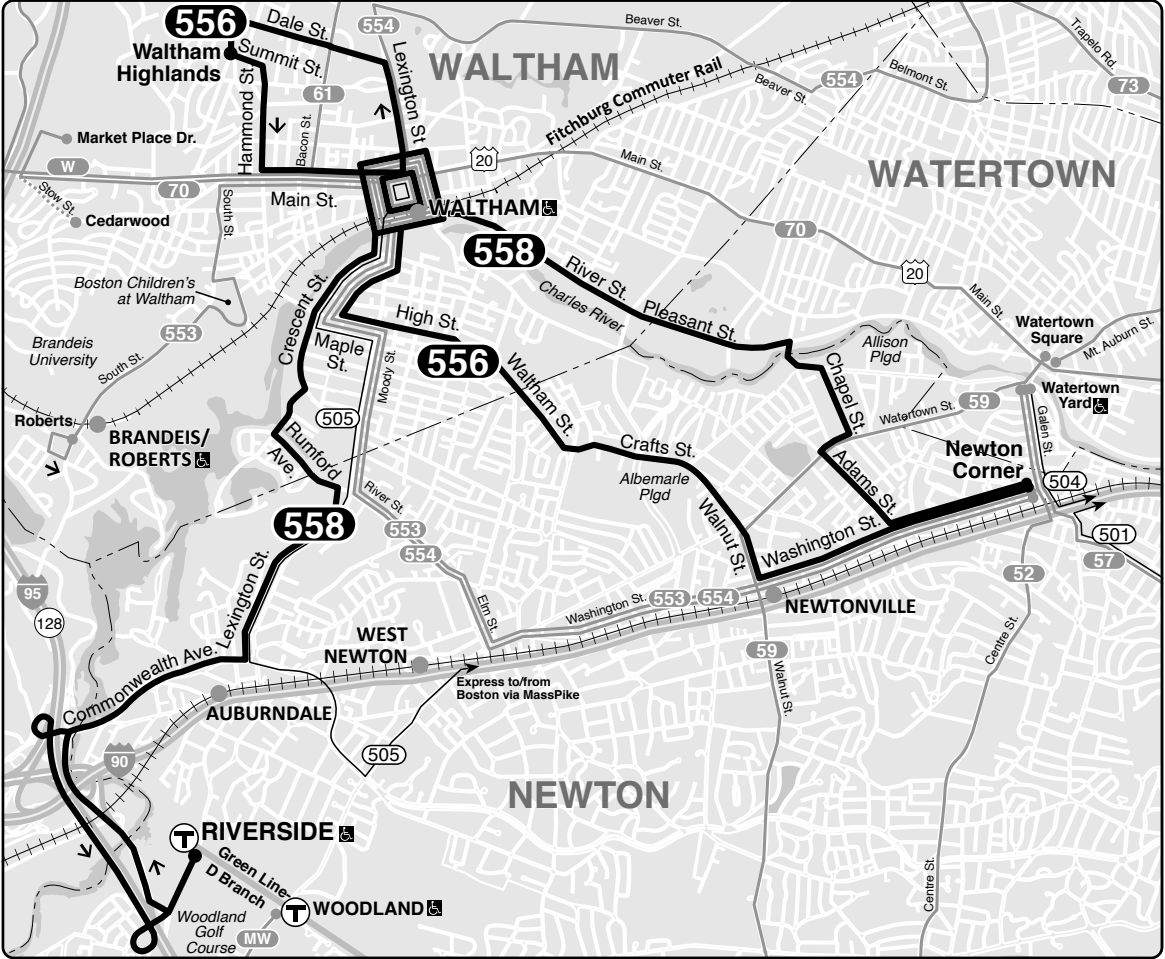

Effective **June 19, 2022**

Replaces March 2022

556 Waltham Highlands – Newton Corner

558 Riverside Sta – Newton Corner

Service Change

Routes 505, 553, 554, and 556 will be detoured.

Due to the closure of Moody St, these routes will be detoured onto Crescent and Maple Sts.

Connections

- GREEN LINE D FITCHBURG LINE
- FRAMINGHAM/WORCESTER LINE

Information **617-222-3200**
 Lost and Found **617-222-1450**
 TTY **617-222-5146**

Realtime arrival information, maps, and more

mbta.com

Outbound

Newton Corner	Central Sq, Waltham	Waltham Highlands	Riverside Station	
6:42	6:57	7:00	-	
A 7:10	7:20	-	7:36	
7:42	7:57	8:00	-	
A 8:35	8:46	-	9:03	
8:44	8:59	9:02	-	
A 9:50	10:01	-	10:18	
3:40	3:59	4:04	-	
A 3:50	4:04	-	4:23	
4:40	4:59	5:04	-	
A 5:15	5:28	-	5:48	
5:45	6:04	6:09	-	
A 6:35	6:47	-	7:04	
6:50	7:09	7:14	-	

A and shaded lines are Route 558 trips

PM times are **bold**

Information in this timetable is subject to change without notice. Traffic and weather may affect running times.

Always check bus destination signs before boarding. Some buses may only serve a part, or skip portions of this route.