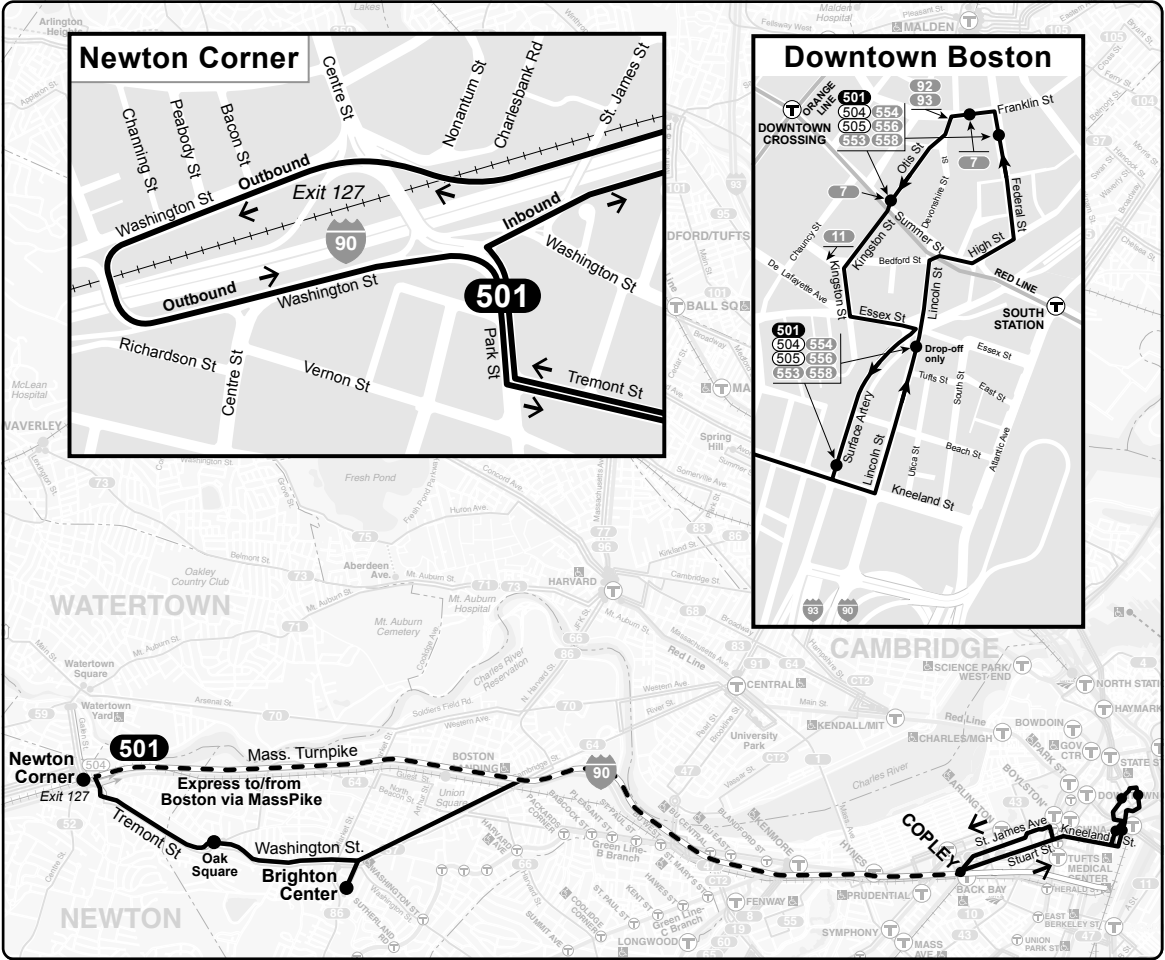

Effective **June 19, 2022**

Replaces March 2022

501 Brighton Ctr – Federal St & Franklin St

Schedule Change i

Connections

- RED LINE ORANGE LINE
- GREEN LINE B C D E
- SL1 SL2 SL3 SL4 SL5
- FAIRMOUNT LINE FRANKLIN LINE
- FRAMINGHAM/WORCESTER LINE
- GREENBUSH LINE KINGSTON LINE
- MIDDLEBOROUGH/LAKEVILLE LINE
- NEEDHAM LINE
- PROVIDENCE/STOUGHTON LINE

Information **617-222-3200**
Lost and Found **617-222-1450**
TTY **617-222-5146**

Realtime arrival information, maps, and more

mbta.com

- Transfer to bus/subway available on CharlieCard—good for 2 hours, pay fare difference.
- Children 11 & under ride free with a paying customer.

All MBTA buses are accessible to people with disabilities.

	CharlieCard	Cash on board	Reduced fare
Express Bus	$4.25	$4.25	$2.10
Exp + Local	$4.25	$5.95	$2.10
Exp + Subway	$4.25	$6.65	$2.10

Fare/pass rules on mbta.com/fares or call **617-222-3200**

A123-XP1-3-22.0