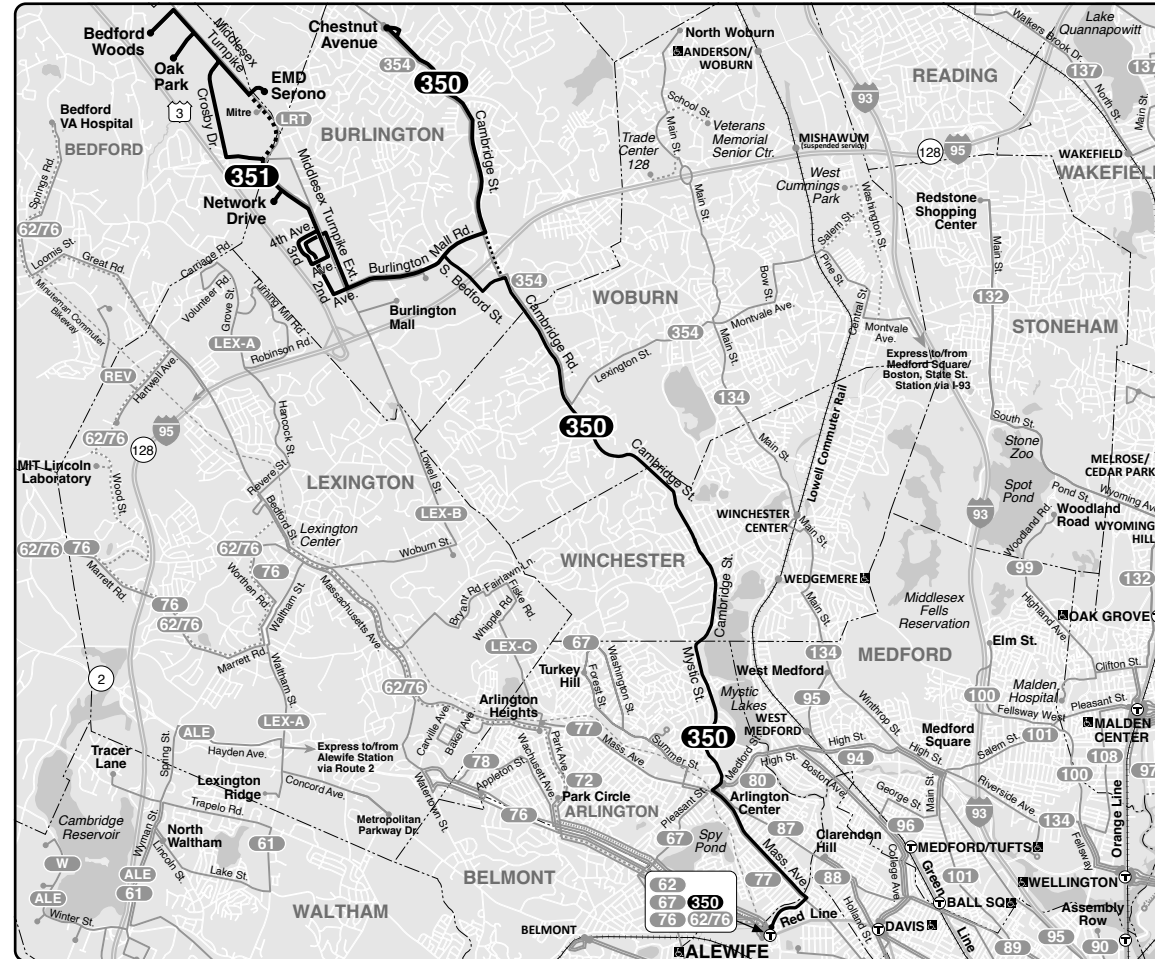

Effective June 19, 2022

Replaces March 2022

350

North Burlington – Alewife Sta

351

Bedford Woods Dr – Third Ave

Schedule Change – Weekday
i

Connections

RED LINE

- Transfer to bus/subway available on CharlieCard—good for 2 hours, pay fare difference.
- Children 11 & under ride free with a paying customer.
- ♿ All MBTA buses are accessible to people with disabilities.

A and shaded lines are 351 trips

No 351 service on Saturday, Sunday

PM times are **bold**

Information in this timetable is subject to change without notice. Traffic and weather may affect running times.

Always check bus destination signs before boarding. Some buses may only serve a part, or skip portions of this route.