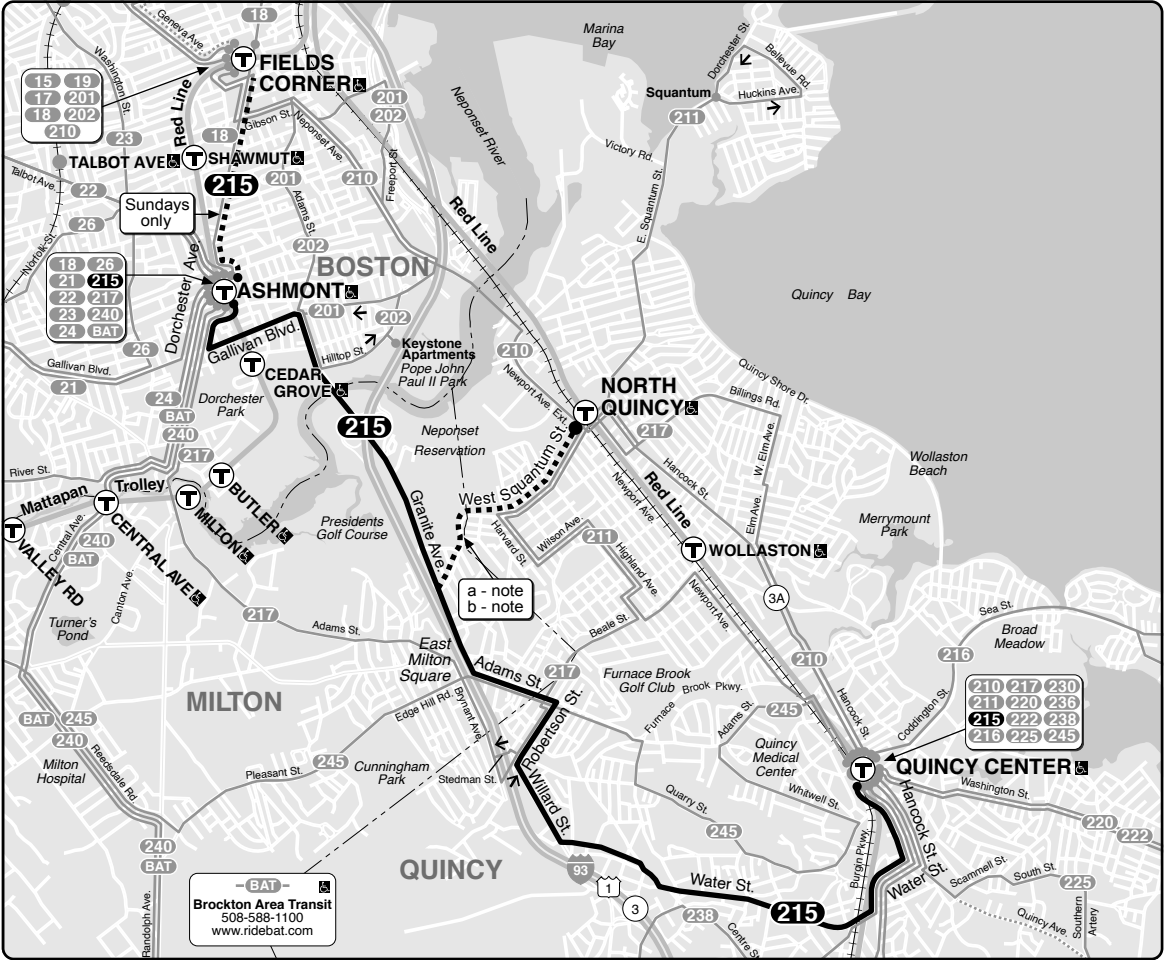

Effective **June 19, 2022**

Replaces March 2022

215 Quincy Center Sta – Ashmont via West Quincy

Schedule Change – Weekday

Connections

RED LINE MATTAPAN LINE

GREENBUSH LINE KINGSTON LINE

MIDDLEBOROUGH/LAKEVILLE LINE

Information **617-222-3200**

Lost and Found **617-222-5367**

TTY **617-222-5146**

Realtime arrival information, maps, and more

mbta.com

A128-3-22.0

- Transfer to bus/subway available on CharlieCard—good for 2 hours, pay fare difference.
- Children 11 & under ride free with a paying customer.
- ♿ All MBTA buses are accessible to people with disabilities.

	CharlieCard	Cash on board	Reduced fare
Bus	$1.70	$1.70	$0.85
Bus + Subway	$2.40	$4.10	$1.10

Complete fare/pass rules and free/reduced fare eligibility:
mbta.com/fares or call **617-222-3200**