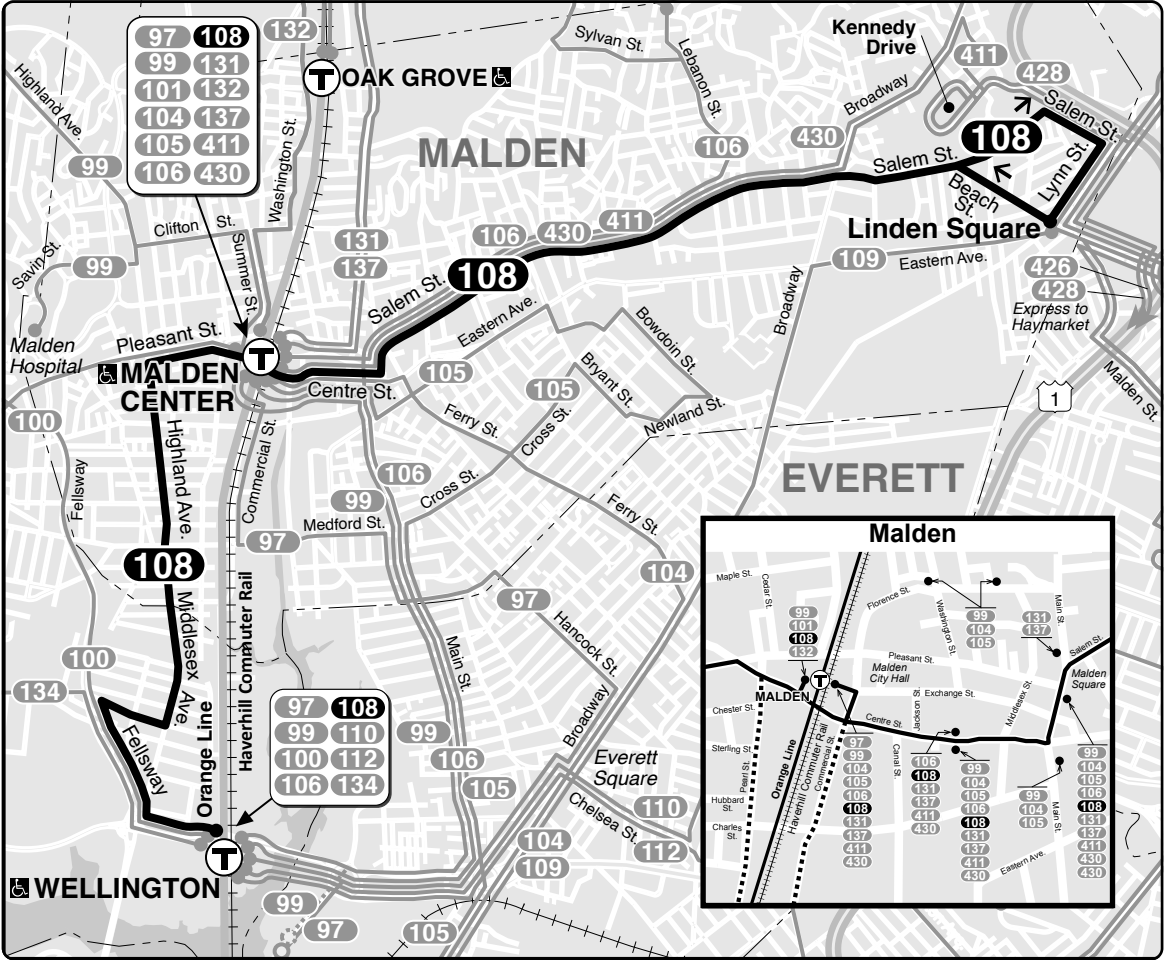

108 Linden Sq – Wellington Sta

Schedule Change – Weekday i

Connections

- ORANGE LINE
- HAVERHILL LINE

Information **617-222-3200**
Lost and Found **617-222-2229**
TTY **617-222-5146**

Realtime arrival information, maps, and more

mbta.com

- Transfer to bus/subway available on CharlieCard—good for 2 hours, pay fare difference.
- Children 11 & under ride free with a paying customer.
- ♿ All MBTA buses are accessible to people with disabilities.

	CharlieCard	Cash on board	Reduced fare
Bus	$1.70	$1.70	$0.85
Bus + Subway	$2.40	$4.10	$1.10

Complete fare/pass rules and free/reduced fare eligibility:
mbta.com/fares or call **617-222-3200**