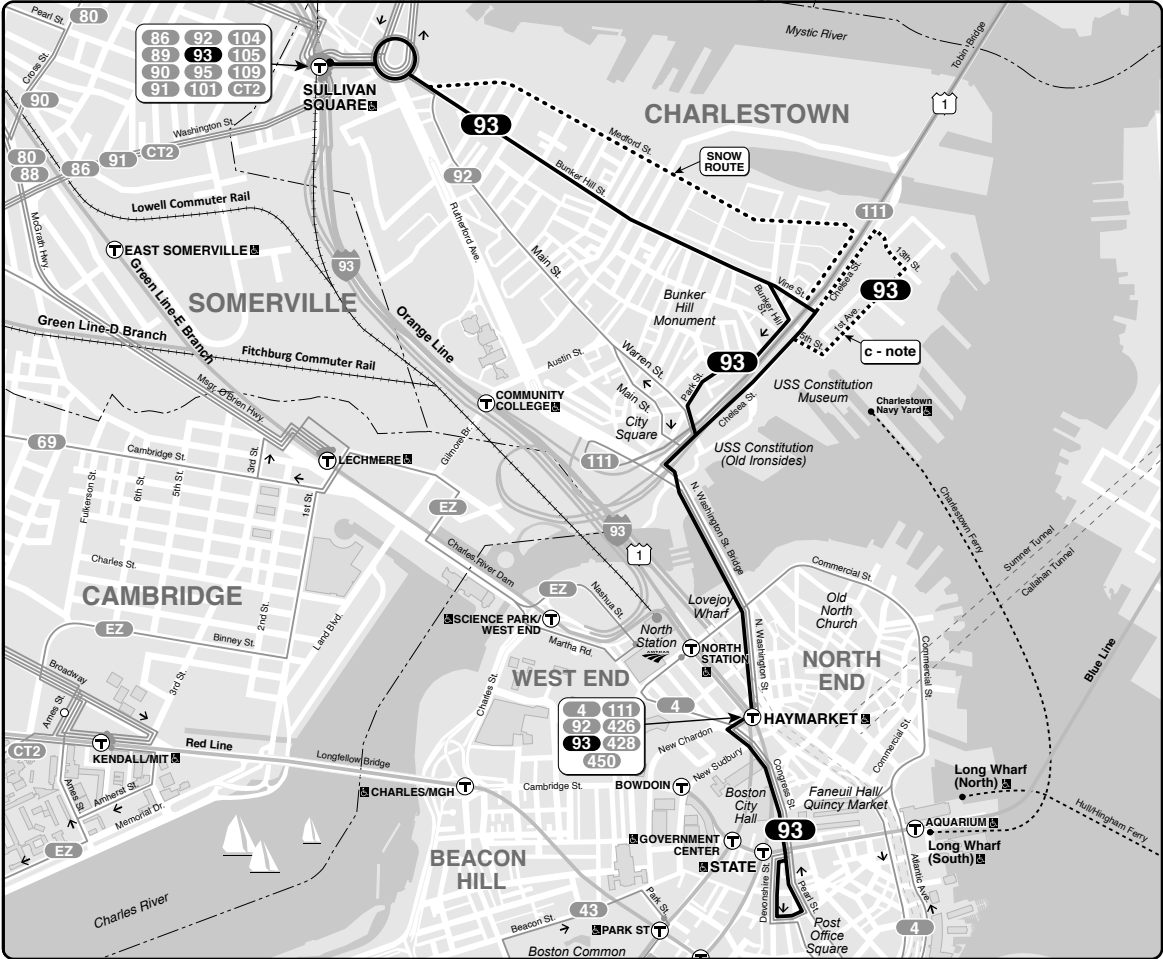

# 93 Sullivan Sta – Downtown via Bunker Hill St

**Schedule Change – Saturday, Sunday**

## Connections

- ORANGE LINE
- GREEN LINE B C D E
- BLUE LINE

Information **617-222-3200**  
 Lost and Found **617-222-2229**  
 TTY **617-222-5146**

Realtime arrival information, maps, and more

**mbta.com**

- Transfer to bus/subway available on CharlieCard—good for 2 hours, pay fare difference.
- Children 11 & under ride free with a paying customer.
- ♿ All MBTA buses are accessible to people with disabilities.