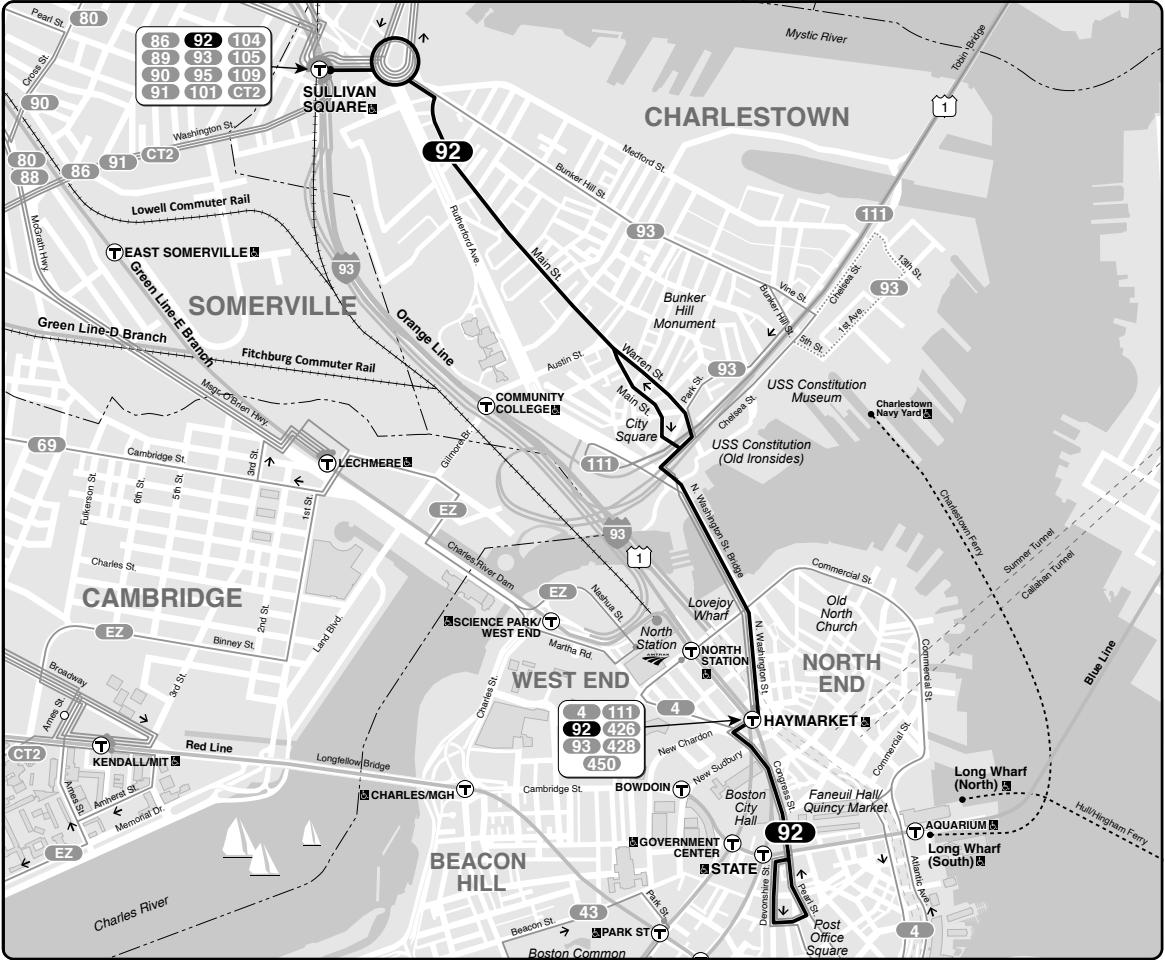

Effective **June 19, 2022**

Replaces March 2022

92 Sullivan Sta – Downtown via Main St

Schedule Change – Saturday ⓘ

Connections

ORANGE LINE

GREEN LINE B C D E BLUE LINE

Information **617-222-3200**
Lost and Found **617-222-2229**
TTY **617-222-5146**

Realtime arrival information, maps, and more

mbta.com

- Transfer to bus/subway available on CharlieCard—good for 2 hours, pay fare difference.
- Children 11 & under ride free with a paying customer.
- ♿ All MBTA buses are accessible to people with disabilities.

	CharlieCard	Cash on board	Reduced fare
Bus	$1.70	$1.70	$0.85
Bus + Subway	$2.40	$4.10	$1.10

Complete fare/pass rules and free/reduced fare eligibility:
mbta.com/fares or call **617-222-3200**