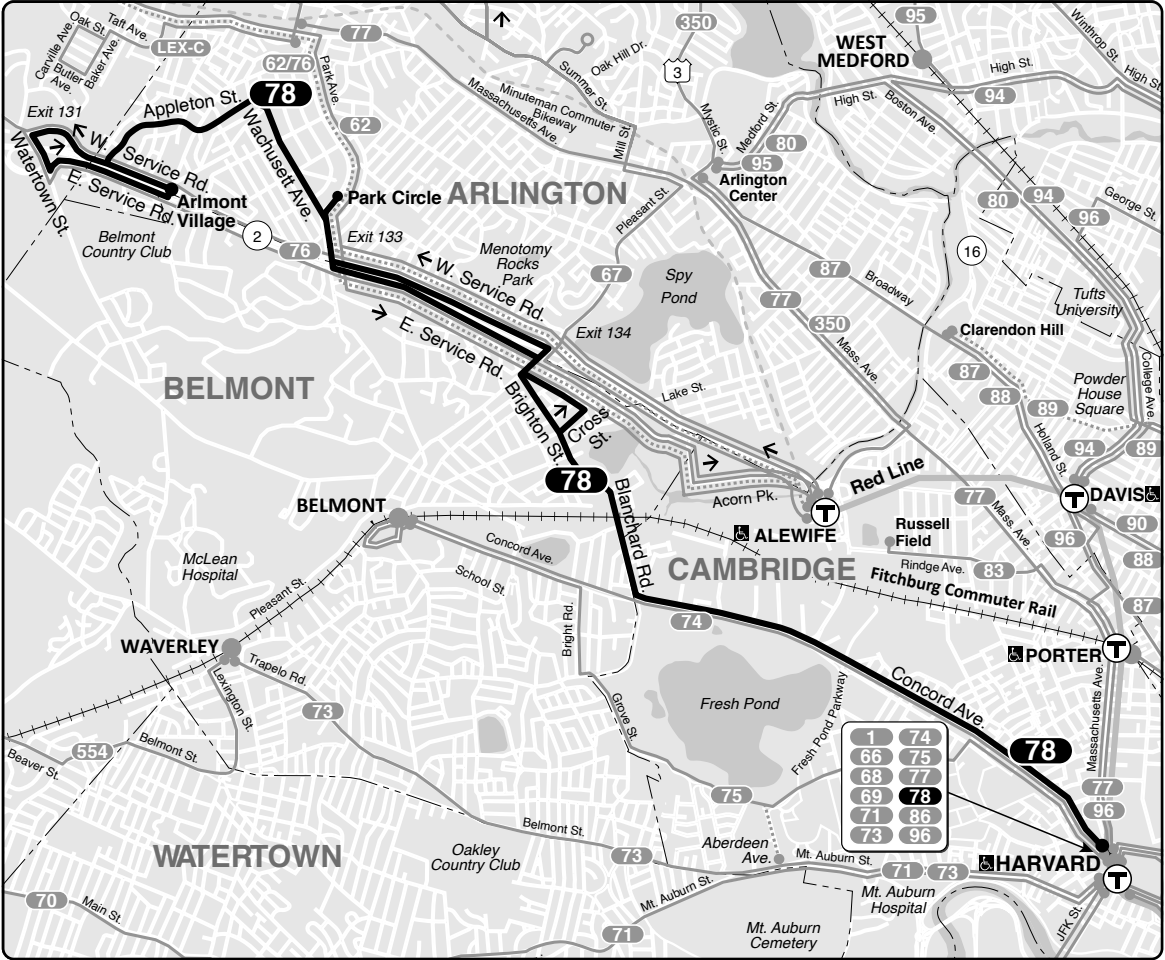

78 Arlmont Village – Harvard Sta

Schedule Change – Weekday, Sunday

Connections

RED LINE

Information **617-222-3200**
Lost and Found **617-222-2229**
TTY **617-222-5146**

Realtime arrival information, maps, and more

mbta.com

A125-3-22.0

- Transfer to bus/subway available on CharlieCard—good for 2 hours, pay fare difference.
- Children 11 & under ride free with a paying customer.
- ♿ All MBTA buses are accessible to people with disabilities.

Inbound			Outbound		
Arlmont Village	Lake St & Pleasant St	Harvard Station	Harvard Station	Lake St & Pleasant St	Arlmont Village
5:35	5:43	5:59	5:50	6:02	6:16
6:00	6:08	6:24	6:05	6:17	6:31
6:25	6:33	6:49	6:30	6:42	6:56
6:45	6:53	7:13	6:55	7:08	7:22
7:10	7:19	7:41	7:27	7:41	7:55
7:35	7:44	8:06	7:52	8:06	8:20
8:00	8:09	8:31	8:20	8:34	8:48
8:25	8:34	8:56	8:50	9:04	9:18
8:55	9:04	9:21	9:15	9:28	9:42
9:25	9:33	9:50	9:48	10:01	10:15
9:49	9:57	10:14	10:18	10:31	10:45
10:19	10:27	10:44	10:51	11:04	11:18
10:49	10:57	11:14	11:21	11:34	11:48
11:22	11:30	11:47	11:54	12:07	12:21
11:52	12:00	12:17	12:24	12:37	12:51
12:25	12:33	12:50	12:57	1:10	1:24
12:55	1:03	1:20	1:27	1:40	1:54
1:28	1:36	1:53	2:00	2:13	2:27
2:01	2:09	2:26	2:30	2:49	3:03
2:31	2:39	3:00	3:10	3:29	3:44
3:11	3:19	3:40	3:40	3:59	4:15
3:51	3:59	4:20	4:10	4:30	4:46
4:25	4:33	4:54	4:40	5:00	5:16
5:00	5:08	5:30	5:10	5:30	5:46
5:30	5:38	6:00	5:40	6:00	6:16
6:00	6:08	6:26	6:10	6:30	6:46
6:25	6:33	6:51	6:50	7:03	7:18
6:50	6:58	7:15	7:25	7:38	7:53
7:25	7:33	7:50	7:55	8:08	8:23
8:00	8:08	8:25	8:20	8:33	8:48
8:30	8:38	8:55	8:50	9:03	9:18
9:05	9:13	9:29	9:35	9:47	10:01
10:05	10:13	10:27	10:35	10:46	11:00
11:05	11:13	11:27	11:35	11:46	12:00
12:04	12:12	12:26	12:30	12:41	12:55

Always check bus destination signs before boarding. Some buses may only serve a part, or skip portions of this route.

2022 Holidays

Memorial Day

Independence Day

Labor Day

Thanksgiving Day

Christmas Day

Christmas Day Observed