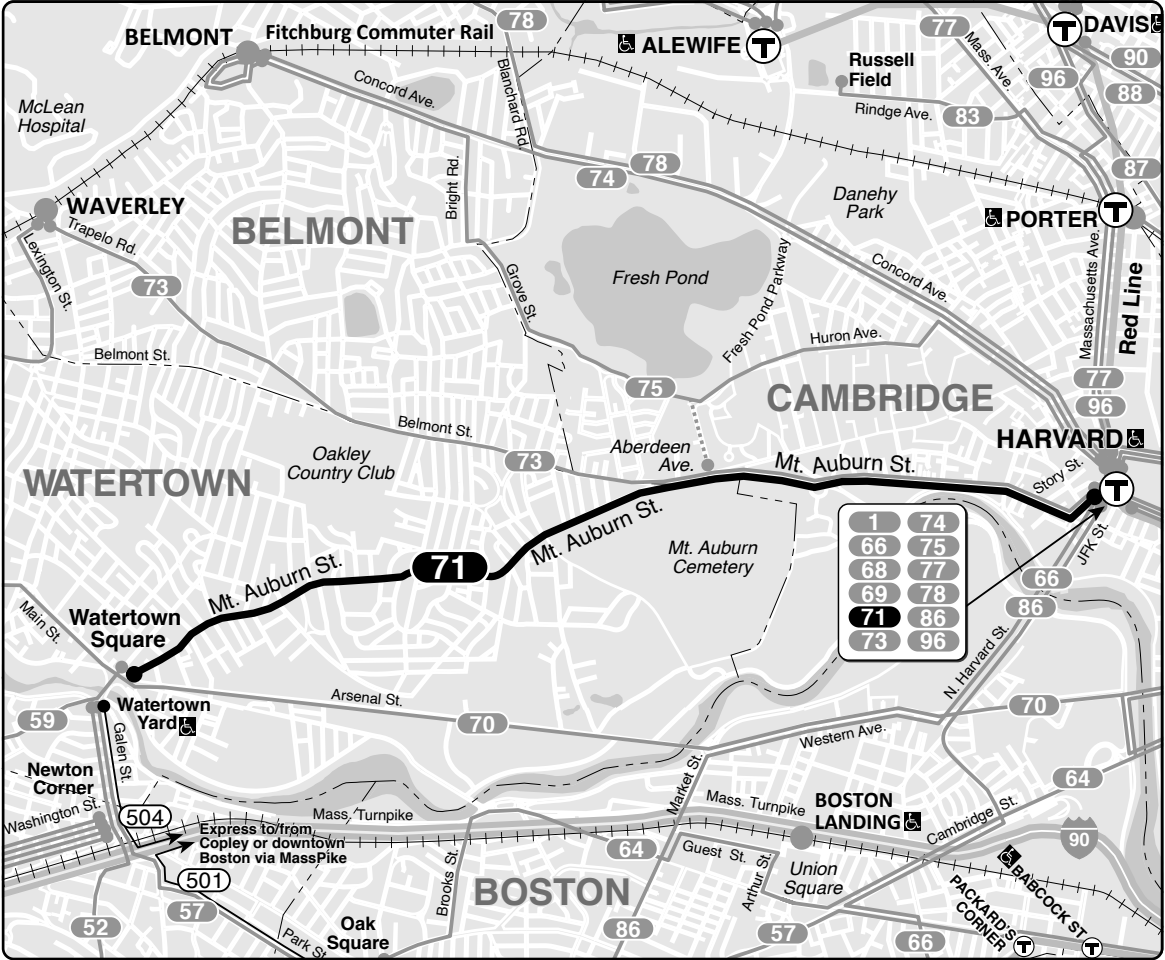

Effective **June 19, 2022**

Replaces March 2022

71 Watertown Sq – Harvard Sta

Schedule Change – Weekday i

Connections
RED LINE

Frequency

Most buses every **20 minutes** or less

Information **617-222-3200**
Lost and Found **617-222-2229**
TTY **617-222-5146**

Realtime arrival information, maps, and more

mbta.com

A125-3-22.0

- Transfer to bus/subway available on CharlieCard—good for 2 hours, pay fare difference.
- Children 11 & under ride free with a paying customer.
- ♿ All MBTA buses are accessible to people with disabilities.

	CharlieCard	Cash on board	Reduced fare
Bus	$1.70	$1.70	$0.85
Bus + Subway	$2.40	$4.10	$1.10

Complete fare/pass rules and free/reduced fare eligibility:
mbta.com/fares or call **617-222-3200**