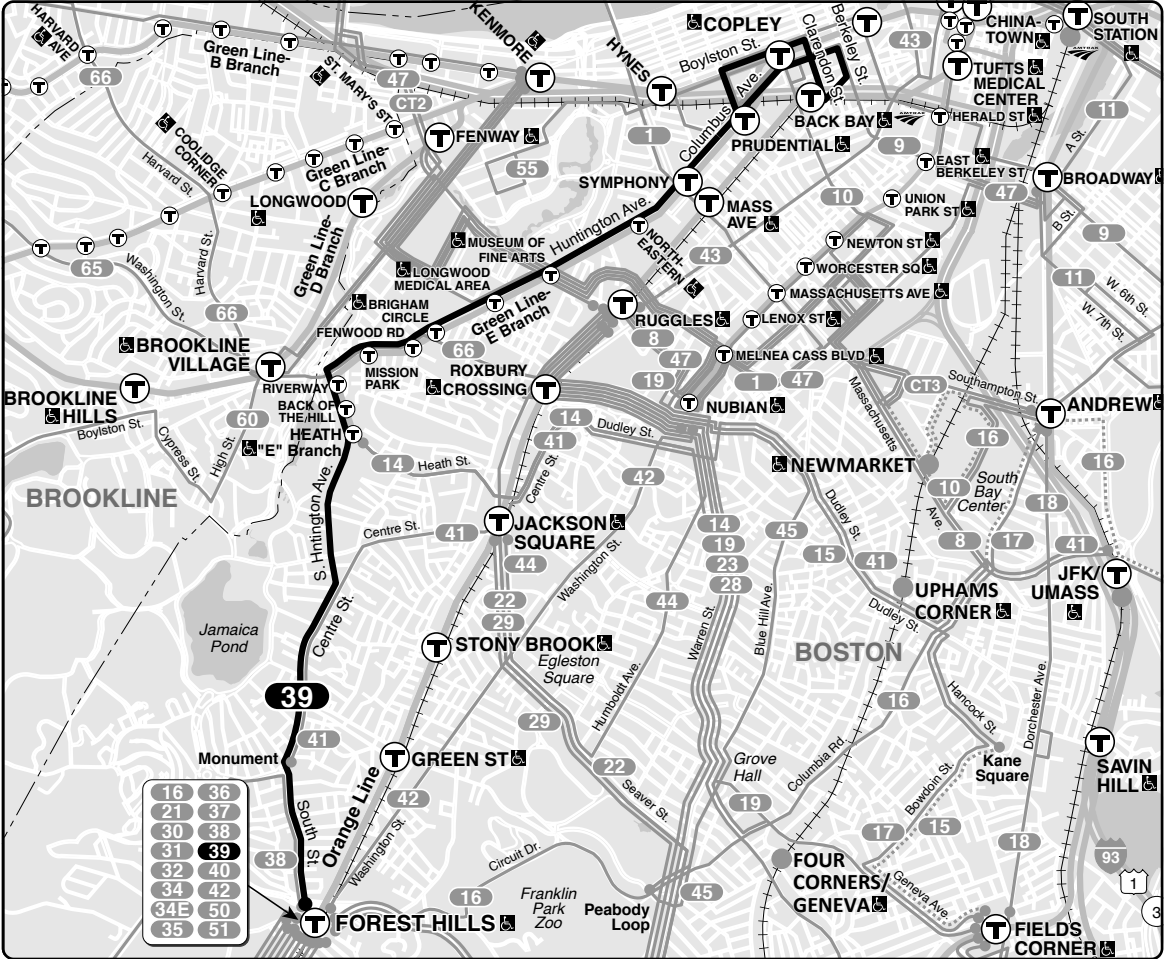

Information **617-222-3200**
 Lost and Found **617-222-2432**
 TTY **617-222-2399**

Realtime arrival information, maps, and more

mbta.com

A138-3-22.0

- Transfer to bus/subway available on CharlieCard—good for 2 hours, pay fare difference.
- Children 11 & under ride free with a paying customer.
- ♿ All MBTA buses are accessible to people with disabilities.