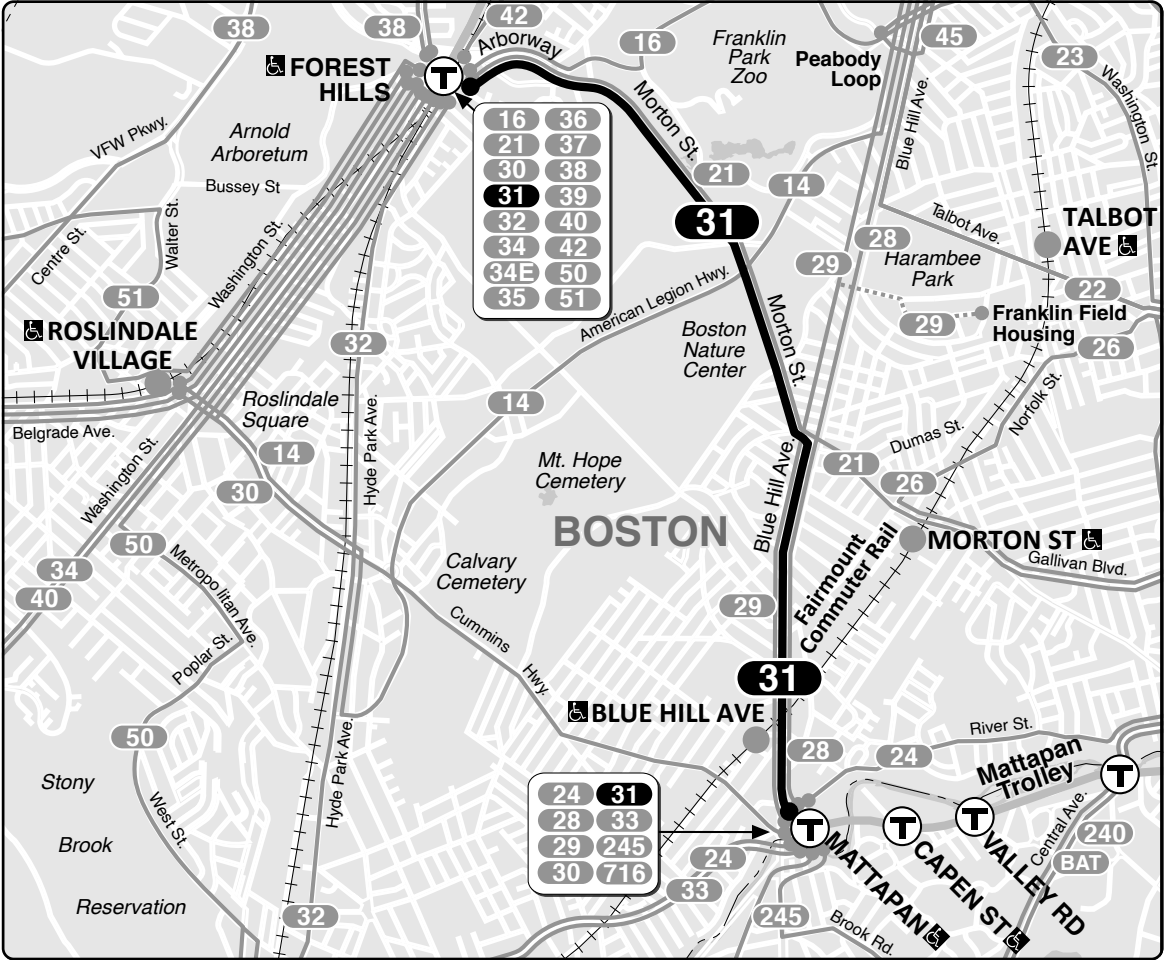

Effective **June 19, 2022**

Replaces March 2022

31 Mattapan Sta – Forest Hills Sta via Morton St

Schedule Change ⓘ

Connections

ORANGE LINE MATTAPAN LINE
FAIRMOUNT LINE NEEDHAM LINE

Information **617-222-3200**
 Lost and Found **617-222-2399**
 TTY **617-222-5146**

Realtime arrival information, maps, and more

mbta.com

A122-3-22.0

- Transfer to bus/subway available on CharlieCard—good for 2 hours, pay fare difference.
- Children 11 & under ride free with a paying customer.
- ♿ All MBTA buses are accessible to people with disabilities.

Saturday 31

Inbound			Outbound		
Mattapan Station	Blue Hill Ave & Morton St	Forest Hills Lower Busway	Forest Hills Lower Busway	Blue Hill Ave & Morton St	Mattapan Station
4:59	5:03	5:11	4:46	4:49	4:56
5:27	5:31	5:39	5:15	5:18	5:25
5:45	5:49	5:57	5:43	5:47	5:56
6:02	6:06	6:14	6:02	6:06	6:15
6:20	6:24	6:32	6:20	6:24	6:33
every 18 min or less			every 18 min or less		
11:27	11:33	11:43	11:19	11:25	11:36
11:41	11:47	11:57	11:33	11:39	11:50
11:55	12:01	12:11	11:47	11:53	12:05
12:09	12:15	12:25	12:01	12:07	12:19
12:25	12:31	12:41	12:17	12:23	12:37
12:41	12:47	12:57	12:33	12:39	12:53
every 20 min or less			every 18 min or less		
11:15	11:18	11:26	11:15	11:19	11:29
11:35	11:38	11:46	11:35	11:39	11:49
11:55	11:58	12:06	12:00	12:04	12:14
12:18	12:21	12:29	12:32	12:35	12:44
12:51	12:54	1:02	W 1:05	1:08	1:16