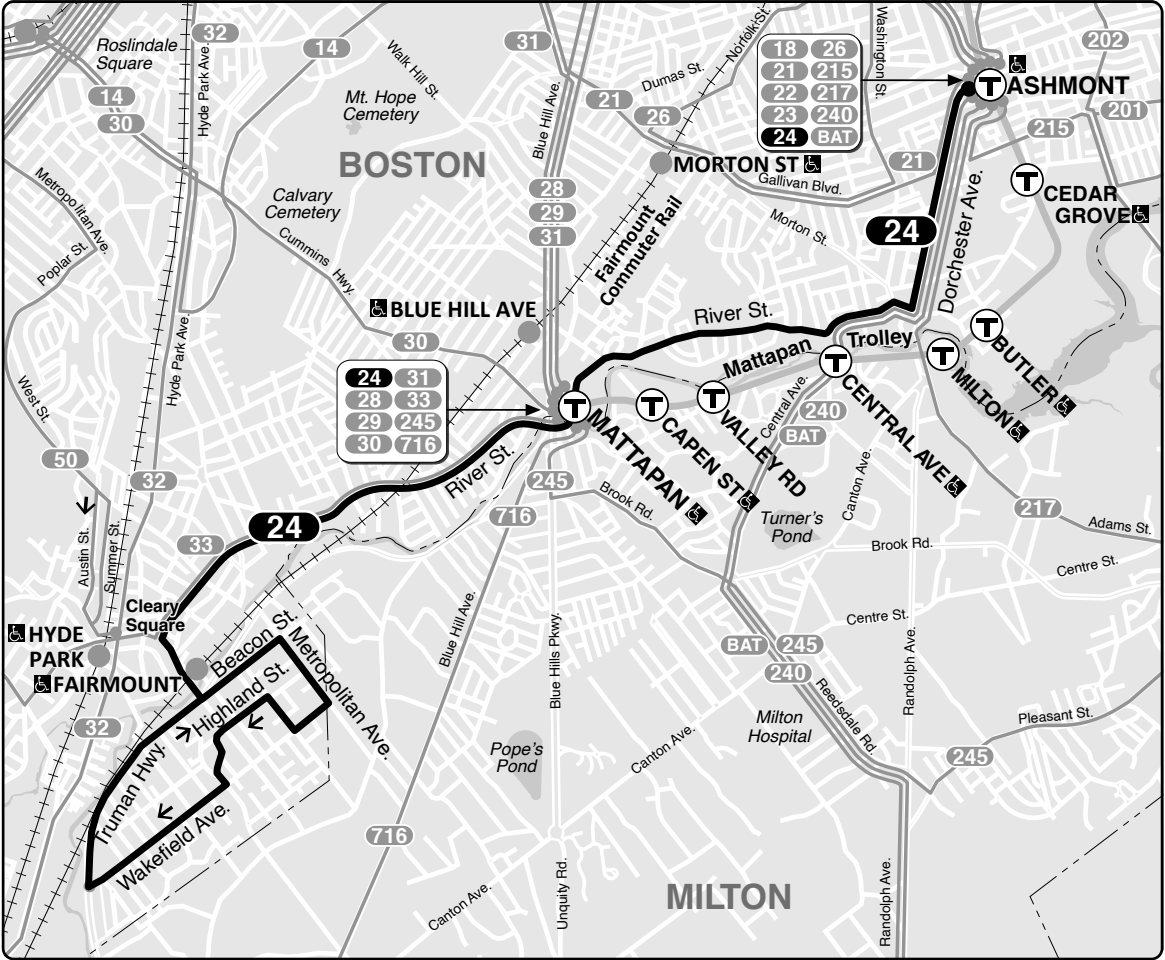

24 Wakefield Ave & Truman Pkwy – Ashmont Sta

Schedule Change i

Connections

- RED LINE
- MATTAPAN LINE
- FAIRMOUNT LINE

Information **617-222-3200**
 Lost and Found **617-222-2399**
 TTY **617-222-5146**

Realtime arrival information, maps, and more

mbta.com

A122-3-22.0

- Transfer to bus/subway available on CharlieCard—good for 2 hours, pay fare difference.
- Children 11 & under ride free with a paying customer.
- ♿ All MBTA buses are accessible to people with disabilities.

F to Fields Corner, Nubian and Haymarket Stations as a Route 15

C **M** runs only on school days

C from Catholic Memorial High at this time

M to Millennium Park via Routes 30 & 36

W waits for last train to arrive station

Snow Route

When active, buses omit Fairmount Loop from Beacon Street to Wakefield Avenue.

mbta.com/alerts/bus

2022 Holidays

SUN Memorial Day

SUN Christmas Day

SUN Independence Day

SUN Christmas Day Observed