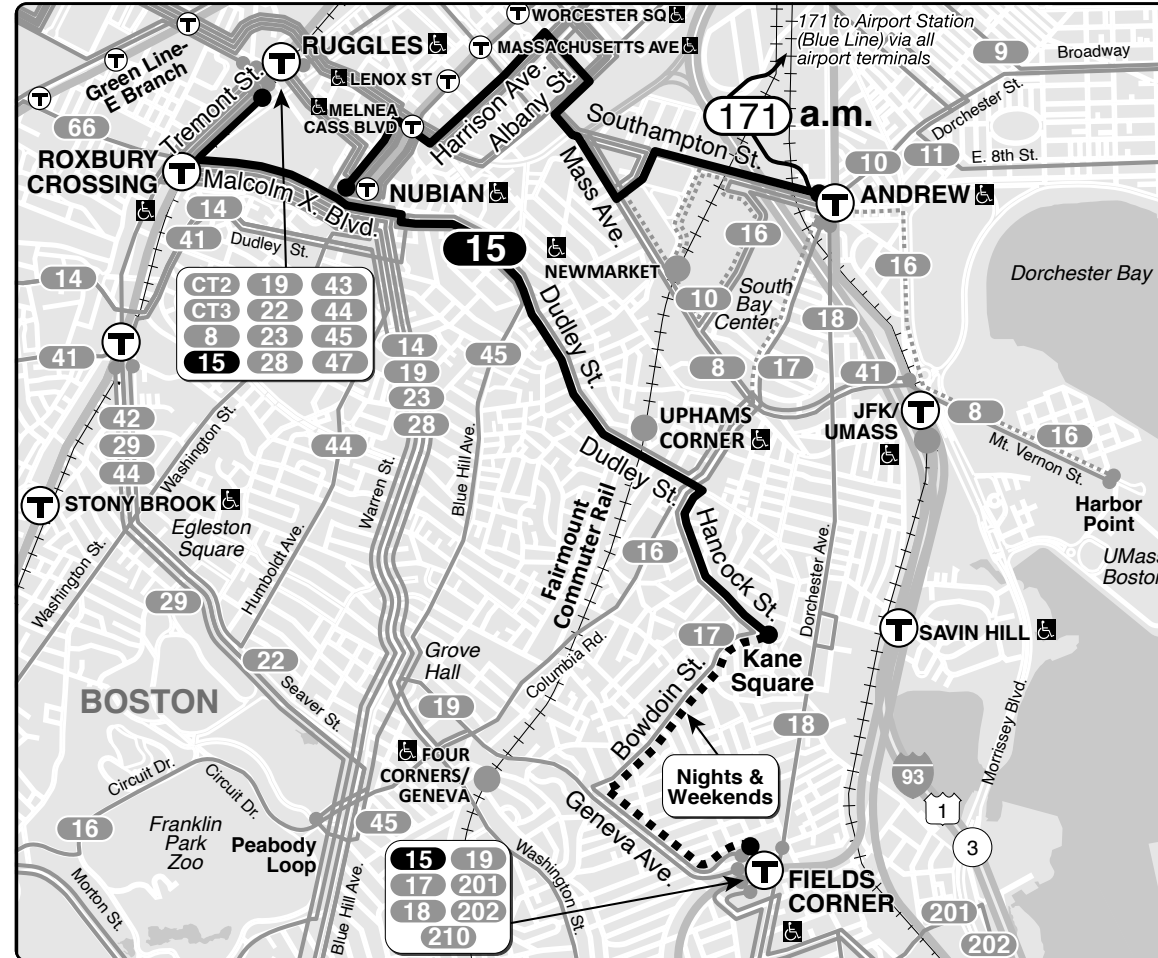

Effective **June 19, 2022**

Replaces March 2022

15

Fields Corner Sta or Kane Sq – Ruggles Sta

171

Nubian Sta – Logan Airport

Schedule Change i

Connections

RED LINE

ORANGE LINE

SL4

SL5

FAIRMOUNT LINE

FRANKLIN LINE

NEEDHAM LINE

PROVIDENCE/STOUGHTON LINE

- Transfer to bus/subway available on CharlieCard—good for 2 hours, pay fare difference.
- Children 11 & under ride free with a paying customer.
- ♿ All MBTA buses are accessible to people with disabilities.

Information **617-222-3200**
 Lost and Found **617-222-1450**
 TTY **617-222-5146**

Realtime arrival information, maps, and more

mbta.com

A123-4-22.0