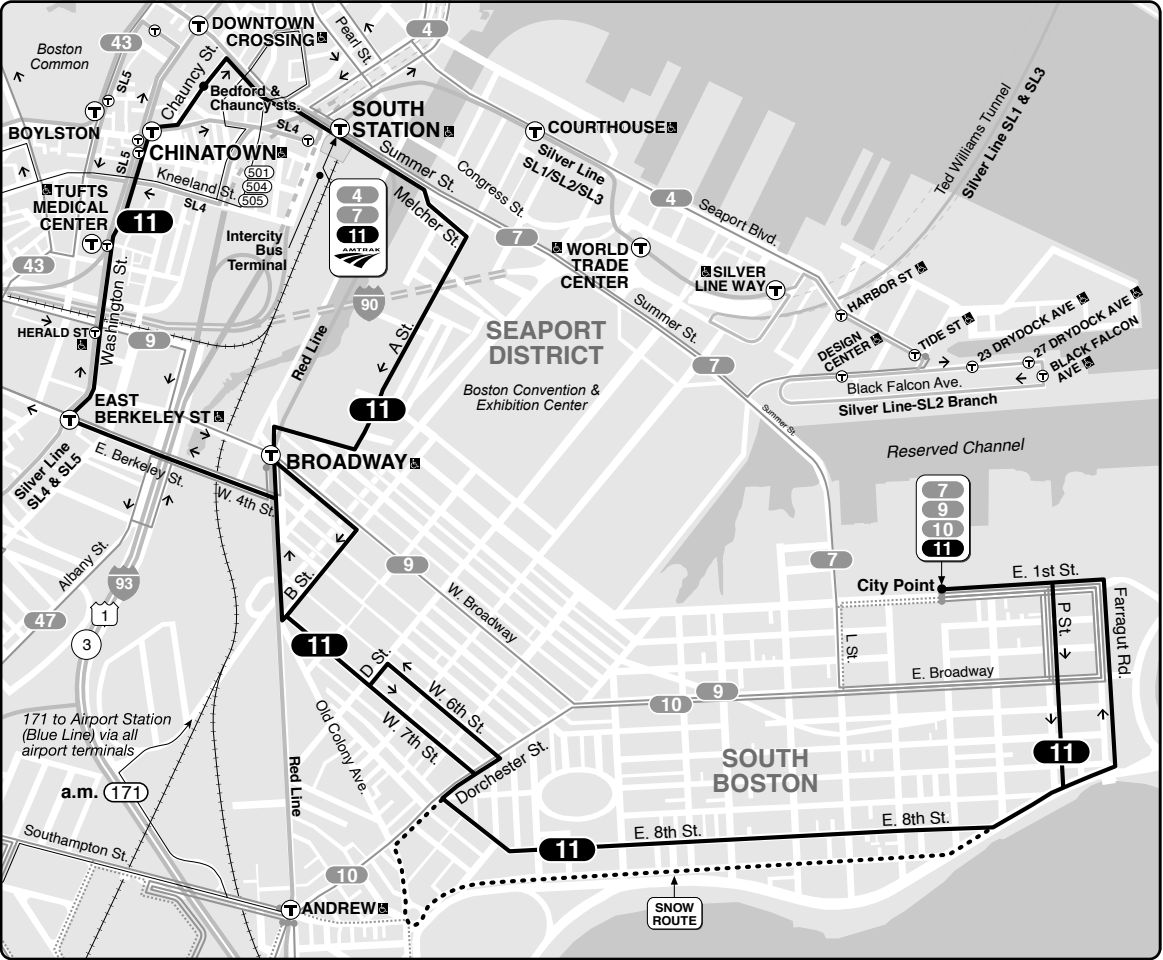

11 City Point – Chauncy St & Summer St

Schedule Change i

Connections

- **RED LINE**   **ORANGE LINE**
- **GREEN LINE**   **B**   **C**   **D**   **E**
- **SL1**   **SL2**   **SL3**   **SL4**   **SL5**
- **FAIRMOUNT LINE**   **FRANKLIN LINE**
- **FRAMINGHAM/WORCESTER LINE**
- **GREENBUSH LINE**   **KINGSTON LINE**
- **MIDDLEBOROUGH/LAKEVILLE LINE**
- **NEEDHAM LINE**
- **PROVIDENCE/STOUGHTON LINE**

Information **617-222-3200**
Lost and Found **617-222-1450**
TTY **617-222-5146**

Realtime arrival information, maps, and more

mbta.com

A123-3-22.0

- Transfer to bus/subway available on CharlieCard—good for 2 hours, pay fare difference.
- Children 11 & under ride free with a paying customer.
- ♿ All MBTA buses are accessible to people with disabilities.

	CharlieCard	Cash on board	Reduced fare
Bus	$1.70	$1.70	$0.85
Bus + Subway	$2.40	$4.10	$1.10

Complete fare/pass rules and free/reduced fare eligibility:
mbta.com/fares or call **617-222-3200**