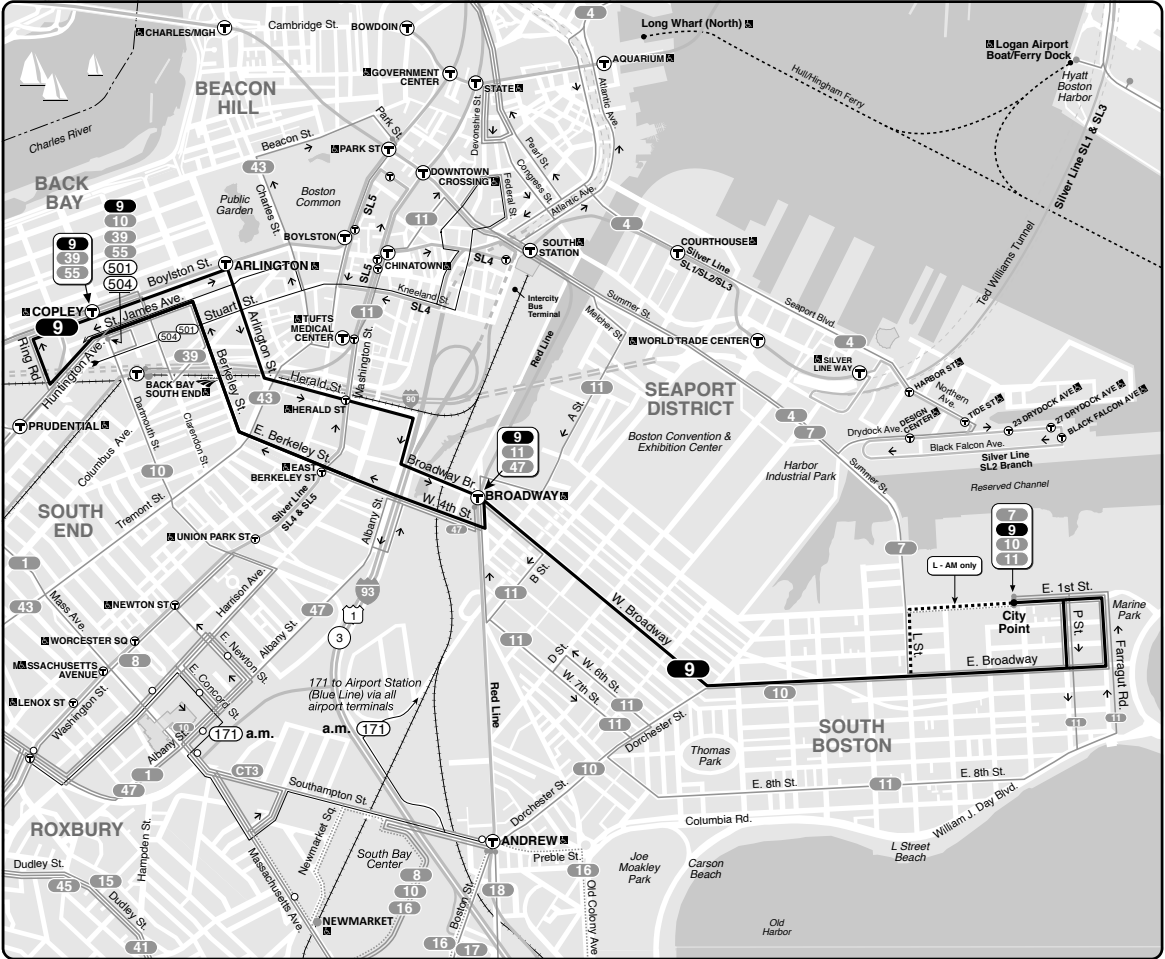

Effective **June 19, 2022**

Replaces March 2022

9 City Point – Copley Sta

Schedule Change

Connections

- RED LINE
- GREEN LINE
- B
- C
- D
- E
- SL4
- SL5

Information **617-222-3200**
Lost and Found **617-222-1450**
TTY **617-222-5146**

Realtime arrival information, maps, and more

mbta.com

- Transfer to bus/subway available on CharlieCard—good for 2 hours, pay fare difference.
- Children 11 & under ride free with a paying customer.
- ♿ All MBTA buses are accessible to people with disabilities.

	CharlieCard	Cash on board	Reduced fare
Bus	$1.70	$1.70	$0.85
Bus + Subway	$2.40	$4.10	$1.10

Complete fare/pass rules and free/reduced fare eligibility:
mbta.com/fares or call **617-222-3200**

A123-3-22.0