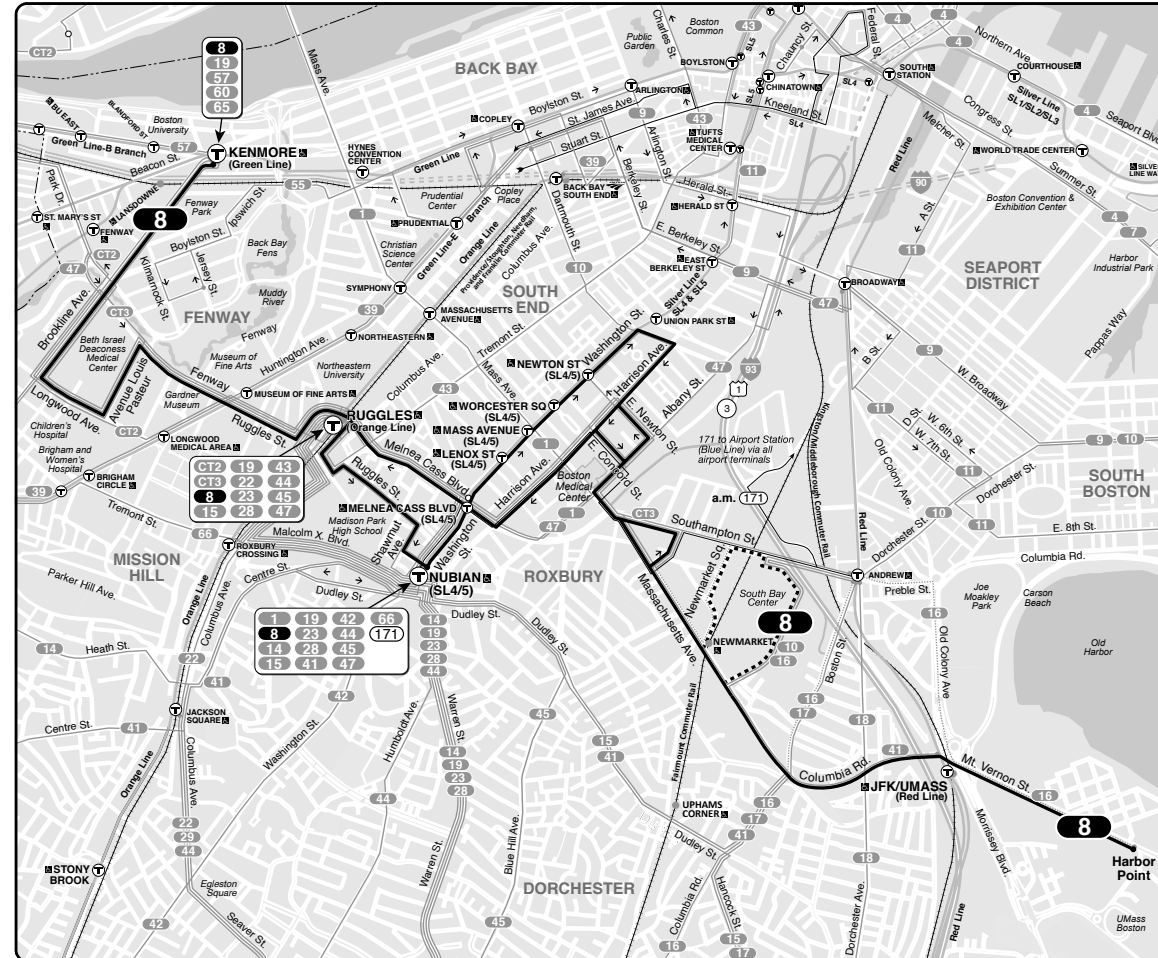

Effective June 19, 2022

Replaces March 2022

8

Harbor Point – Kenmore Sta

Schedule Change

Connections

- RED LINE ORANGE LINE
- GREEN LINE B C D E SL4 SL5
- FAIRMOUNT LINE FRANKLIN LINE
- FRAMINGHAM/WORCESTER LINE
- GREENBUSH LINE KINGSTON LINE
- MIDDLEBOROUGH/LAKEVILLE LINE
- NEEDHAM LINE
- PROVIDENCE/STOUGHTON LINE

Realtime arrival information, maps, and more

mbta.com

A123-4-22.0

Weekday 8

Harbor Point	South Bay Mall	BU Medical Center	Ruggles Station	Kenmore Station
5:15	-	5:25	5:33	5:49
5:33	-	5:44	5:52	6:10
5:50	-	6:01	6:12	6:32
6:07	-	6:20	6:31	6:52
6:22	-	6:38	6:49	7:10
6:37	-	6:53	7:04	7:27
6:54	-	7:10	7:21	7:44
7:11	-	7:28	7:39	8:02
7:28	-	7:45	7:59	8:22
7:45	-	8:03	8:17	8:40
8:05	-	8:23	8:37	9:00
8:25	-	8:43	8:57	9:19
8:45	8:55	9:05	9:18	9:39
9:05	9:15	9:25	9:38	9:59
9:30	9:40	9:50	10:03	10:24
10:10	10:20	10:30	10:43	11:04
10:45	10:55	11:05	11:18	11:39
11:20	11:31	11:41	11:56	12:17
12:00	12:11	12:21	12:36	12:57
12:35	12:46	12:56	1:12	1:34
1:10	1:21	1:31	1:47	2:09
1:50	2:01	2:11	2:27	2:52
2:25	2:36	2:46	3:02	3:27
3:00	3:11	3:21	3:37	4:02
3:30	3:42	3:52	4:08	4:33
4:00	4:12	4:22	4:37	5:01
4:30	4:41	4:51	5:05	5:29
5:00	5:11	5:21	5:35	5:59
5:30	5:41	5:51	6:05	6:29
6:00	6:11	6:20	6:30	6:52
6:32	6:41	6:50	7:00	7:20
7:00	7:09	7:18	7:28	7:48
7:30	7:39	7:48	7:58	8:18
8:05	8:14	8:23	8:33	8:53
8:46	8:54	9:03	9:13	9:32
9:20	9:27	9:35	9:45	10:04
9:56	10:03	10:11	10:21	10:40
10:30	10:37	10:45	10:55	11:14
11:05	-	11:16	11:25	11:40
11:39	-	11:50	11:59	12:14
12:25	-	12:35	12:44	12:59

For additional service between Longwood Medical Area and Ruggles Station refer to Routes 19 and 47

PM times are **bold**

Information in this timetable is subject to change without notice. Traffic and weather may affect running times.