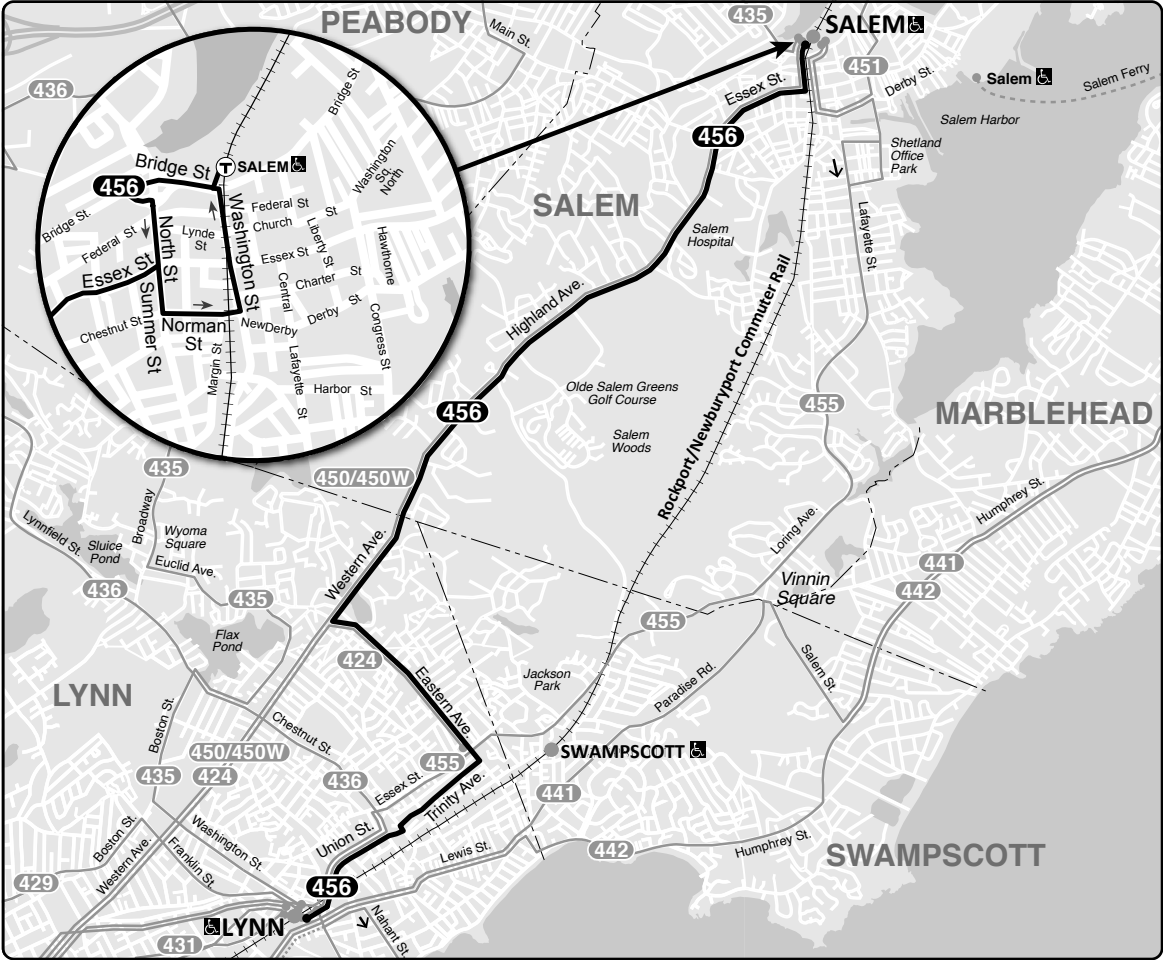

Effective **March 13, 2022**

456 Salem Depot – Central Sq, Lynn

Connections

NEWBURYPORT/ROCKPORT LINE

Information **617-222-3200**
 Lost and Found **617-222-5263**
 TTY **617-222-5146**

Realtime arrival information, maps, and more

mbta.com

- Transfer to bus/subway available on CharlieCard—good for 2 hours, pay fare difference.
- Children 11 & under ride free with a paying customer.
- ♿ All MBTA buses are accessible to people with disabilities.