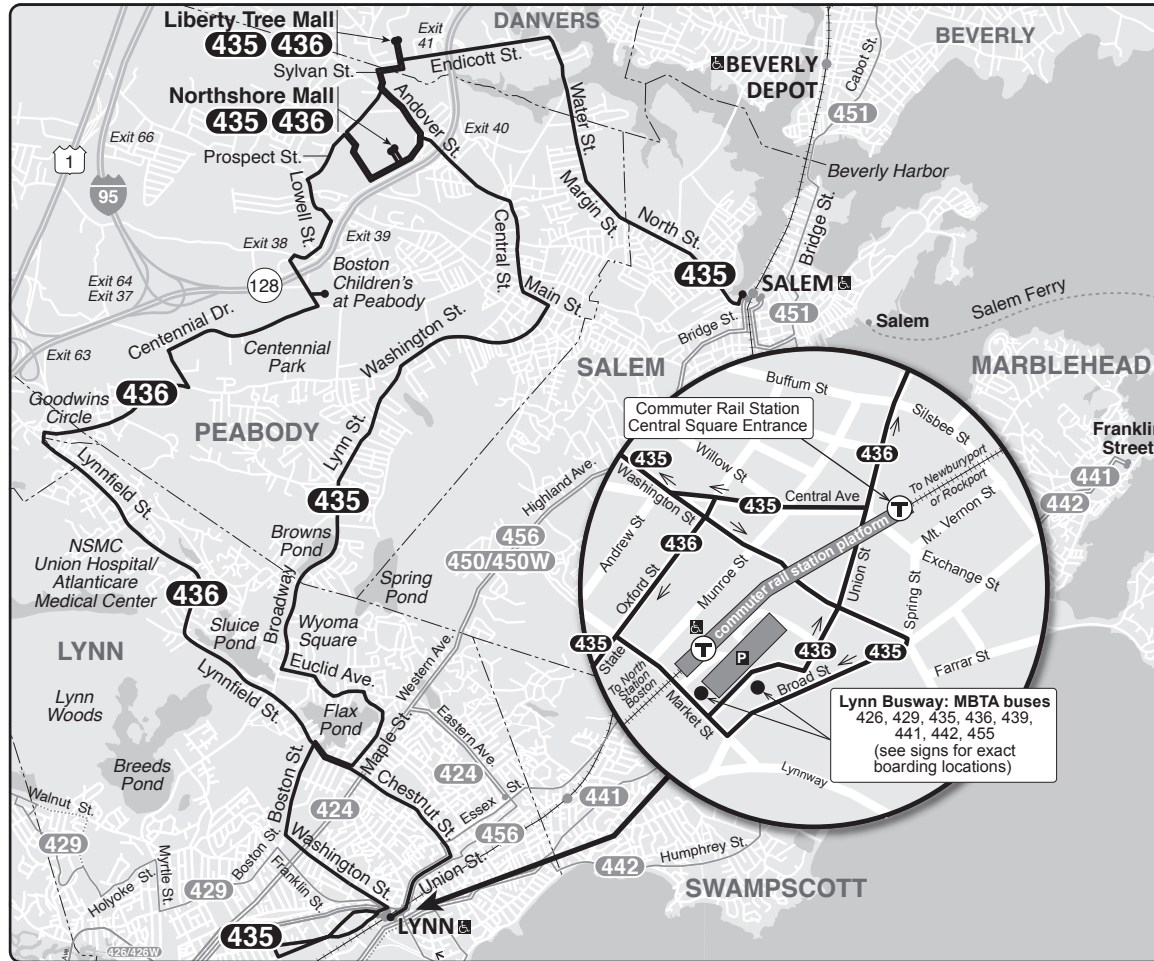

**Sunday 435**  
Inbound

Liberty Tree Mall	North Shore Mall	Central Sq, Lynn	Neptune Towers
11:10	11:20	11:52	11:59
<b>1:30</b>	<b>1:40</b>	<b>2:14</b>	<b>2:21</b>
<b>3:55</b>	<b>4:07</b>	<b>4:46</b>	<b>4:53</b>
<b>6:20</b>	<b>6:32</b>	<b>7:11</b>	-
<b>7:05</b>	<b>7:16</b>	<b>7:53</b>	-
<b>8:00</b>	<b>8:11</b>	<b>8:48</b>	-

Outbound

Neptune Towers	Central Sq, Lynn	North Shore Mall	Liberty Tree Mall
-	9:30	10:02	10:16
10:07	10:12	10:44	10:55
<b>12:20</b>	<b>12:25</b>	<b>12:59</b>	<b>1:14</b>
<b>2:45</b>	<b>2:49</b>	<b>3:22</b>	<b>3:37</b>
<b>5:05</b>	<b>5:09</b>	<b>5:43</b>	<b>5:58</b>
-	<b>6:10</b>	<b>6:44</b>	<b>7:00</b>