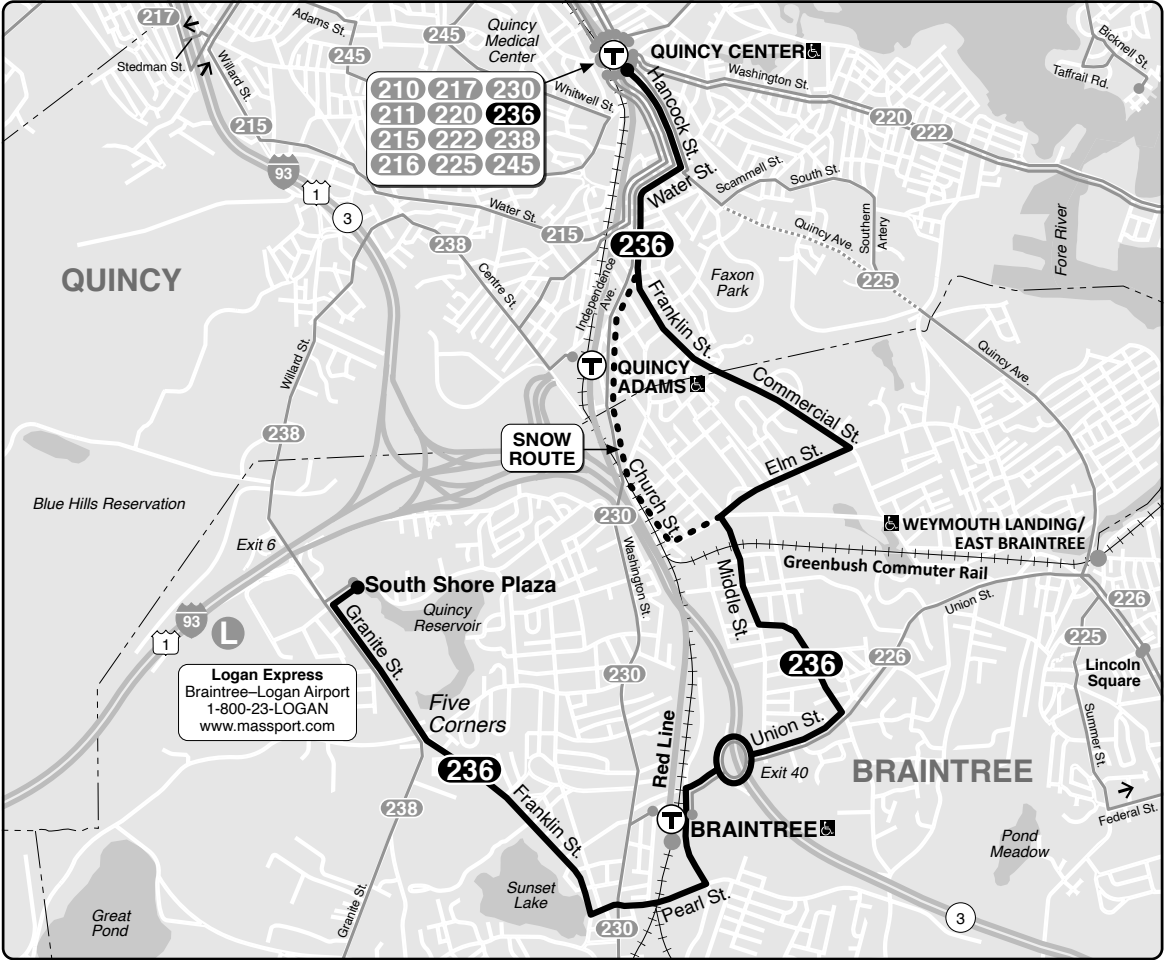

Effective **March 13, 2022**

236 South Shore Plaza – Quincy Center Sta

Logan Express
Braintree–Logan Airport
1-800-23-LOGAN
www.massport.com

Connections

- RED LINE
- GREENBUSH LINE KINGSTON LINE
- MIDDLEBOROUGH/LAKEVILLE LINE

Information **617-222-3200**
Lost and Found **617-222-5367**
TTY **617-222-5146**

- Transfer to bus/subway available on CharlieCard—good for 2 hours, pay fare difference.
- Children 11 & under ride free with a paying customer.
- ♿ All MBTA buses are accessible to people with disabilities.

	CharlieCard	Cash on board	Reduced fare
Bus	$1.70	$1.70	$0.85
Bus + Subway	$2.40	$4.10	$1.10

Complete fare/pass rules and free/reduced fare eligibility:
mbta.com/fares or call **617-222-3200**

Realtime arrival information, maps, and more

mbta.com

A128-3-22.0