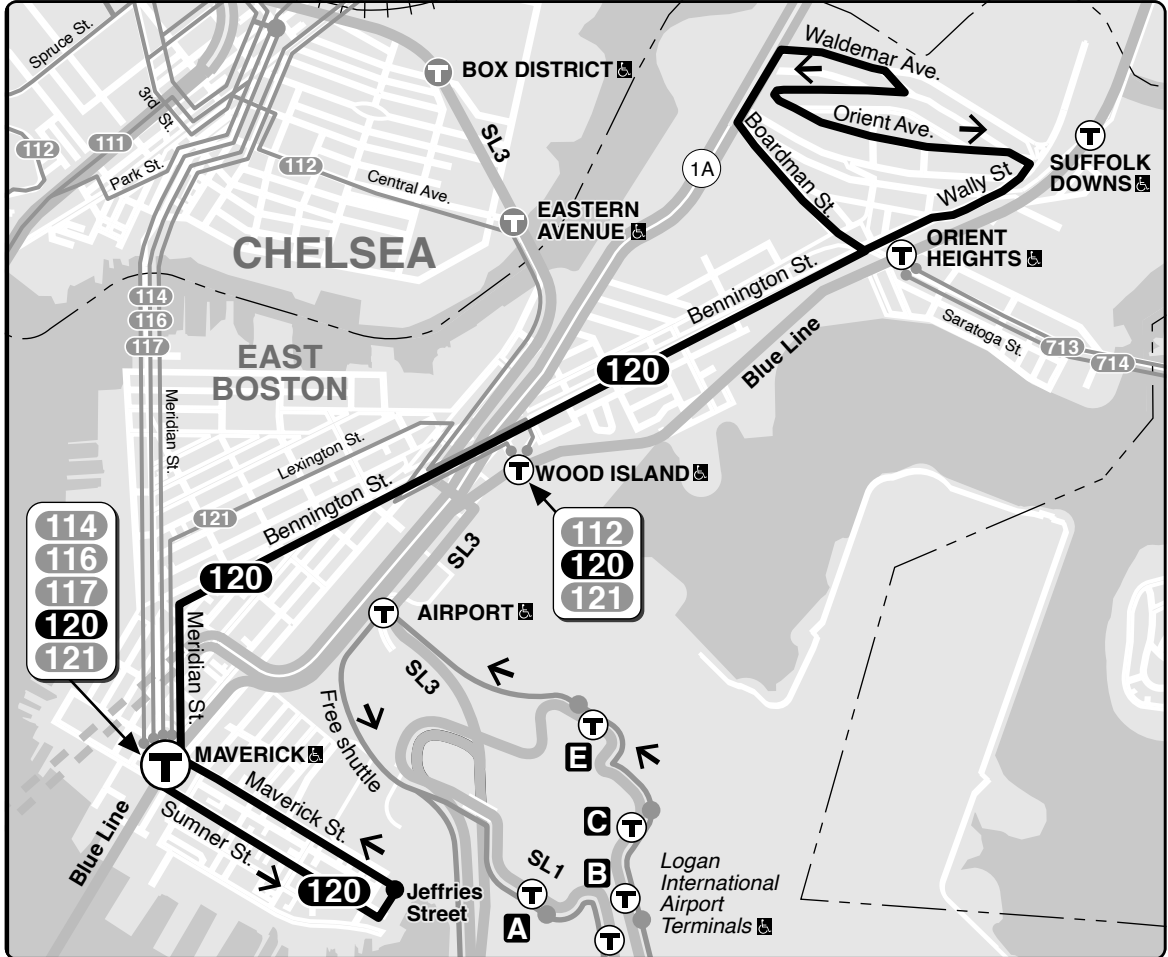

Effective **March 13, 2022**

120 Orient Heights Sta – Jeffries Point

Schedule Change i

Connections

BLUE LINE

Information **617-222-3200**
 Lost and Found **617-222-5263**
 TTY **617-222-5146**

Realtime arrival information, maps, and more

mbta.com

- Transfer to bus/subway available on CharlieCard—good for 2 hours, pay fare difference.
- Children 11 & under ride free with a paying customer.
- ♿ All MBTA buses are accessible to people with disabilities.