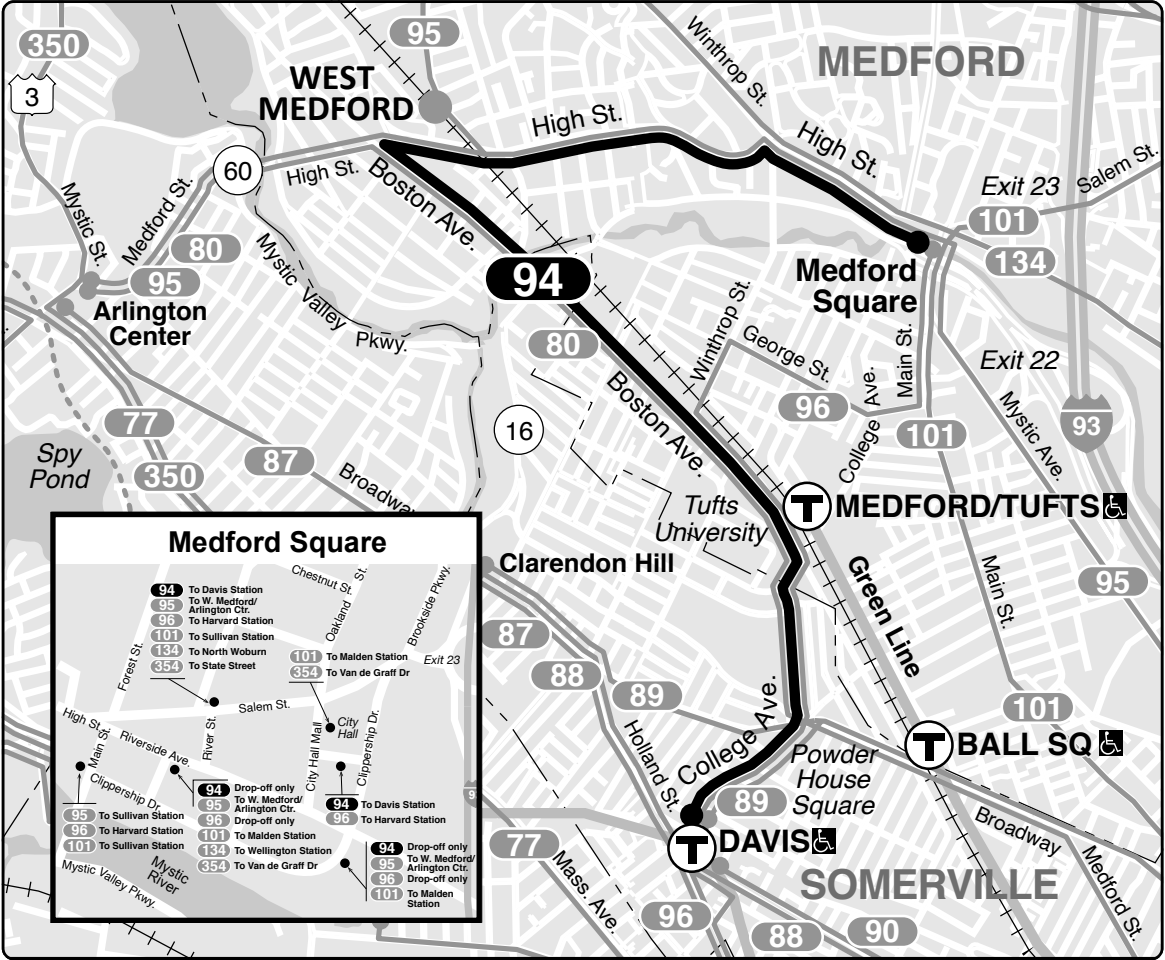

Effective **March 13, 2022**

94 Medford Sq – Davis Sta

Schedule Change i

Connections

- RED LINE
- LOWELL LINE

Information **617-222-3200**
 Lost and Found **617-222-2229**
 TTY **617-222-5146**

Realtime arrival information, maps, and more

mbta.com

- Transfer to bus/subway available on CharlieCard—good for 2 hours, pay fare difference.
- Children 11 & under ride free with a paying customer.
- ♿ All MBTA buses are accessible to people with disabilities.

2022 Holidays

SUN Memorial Day	SUN Christmas Day
SUN Independence Day	SUN Christmas Day Observed
SUN Labor Day	SAT New Year's Eve
SUN Thanksgiving Day	SUN New Year's Day

For additional service between Medford Square & Davis Square refer to Route 96

A via Winthrop St and Brooks St

PM times are **bold**

Information in this timetable is subject to change without notice. Traffic and weather may affect running times.

Always check bus destination signs before boarding. Some buses may only serve a part, or skip portions of this route.