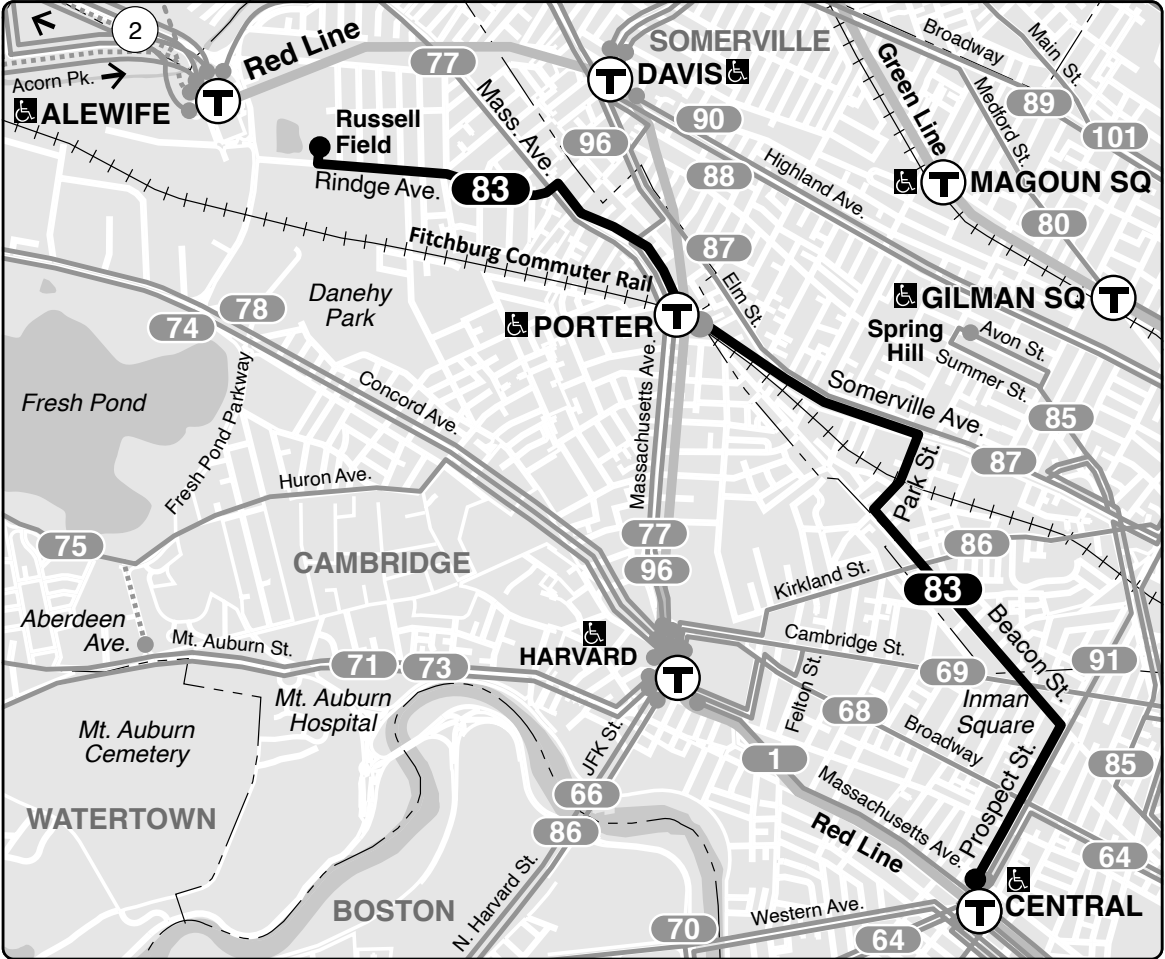

Effective **March 13, 2022**

83 Rindge Ave – Central Sq, Cambridge

Connections

- RED LINE
- FITCHBURG LINE

Information **617-222-3200**
 Lost and Found **617-222-2229**
 TTY **617-222-5146**

Realtime arrival information, maps, and more

mbta.com

- Transfer to bus/subway available on CharlieCard—good for 2 hours, pay fare difference.
- Children 11 & under ride free with a paying customer.
- ♿ All MBTA buses are accessible to people with disabilities.

Always check bus destination signs before boarding. Some buses may only serve a part, or skip portions of this route.

Sunday 83

Inbound			Outbound		
Rindge Avenue	Porter Station	Central Sq. Cambridge	Central Sq. Cambridge	Porter Station	Rindge Avenue
7:46	7:51	8:05	7:25	7:36	7:43
8:36	8:41	8:57	8:15	8:26	8:33
9:31	9:36	9:52	9:05	9:16	9:24
10:26	10:31	10:48	10:00	10:13	10:22
11:21	11:26	11:43	10:55	11:08	11:17
12:16	12:22	12:39	11:50	12:03	12:12
1:11	1:17	1:34	12:45	12:58	1:07
2:06	2:12	2:29	1:40	1:53	2:02
3:01	3:07	3:24	2:35	2:48	2:57
3:56	4:02	4:19	3:30	3:43	3:52
4:51	4:57	5:14	4:25	4:38	4:47
5:46	5:52	6:09	5:20	5:33	5:42
6:41	6:47	7:04	6:15	6:28	6:37
7:36	7:42	7:59	7:10	7:23	7:32
8:31	8:37	8:52	8:05	8:16	8:25
9:26	9:32	9:46	9:00	9:11	9:20
10:16	10:21	10:35	9:50	10:01	10:10
11:06	11:11	11:25	10:40	10:51	11:00
11:56	12:01	12:13	11:30	11:40	11:47
12:46	12:51	1:03	12:20	12:30	12:37
			[W] 1:10	1:18	1:25