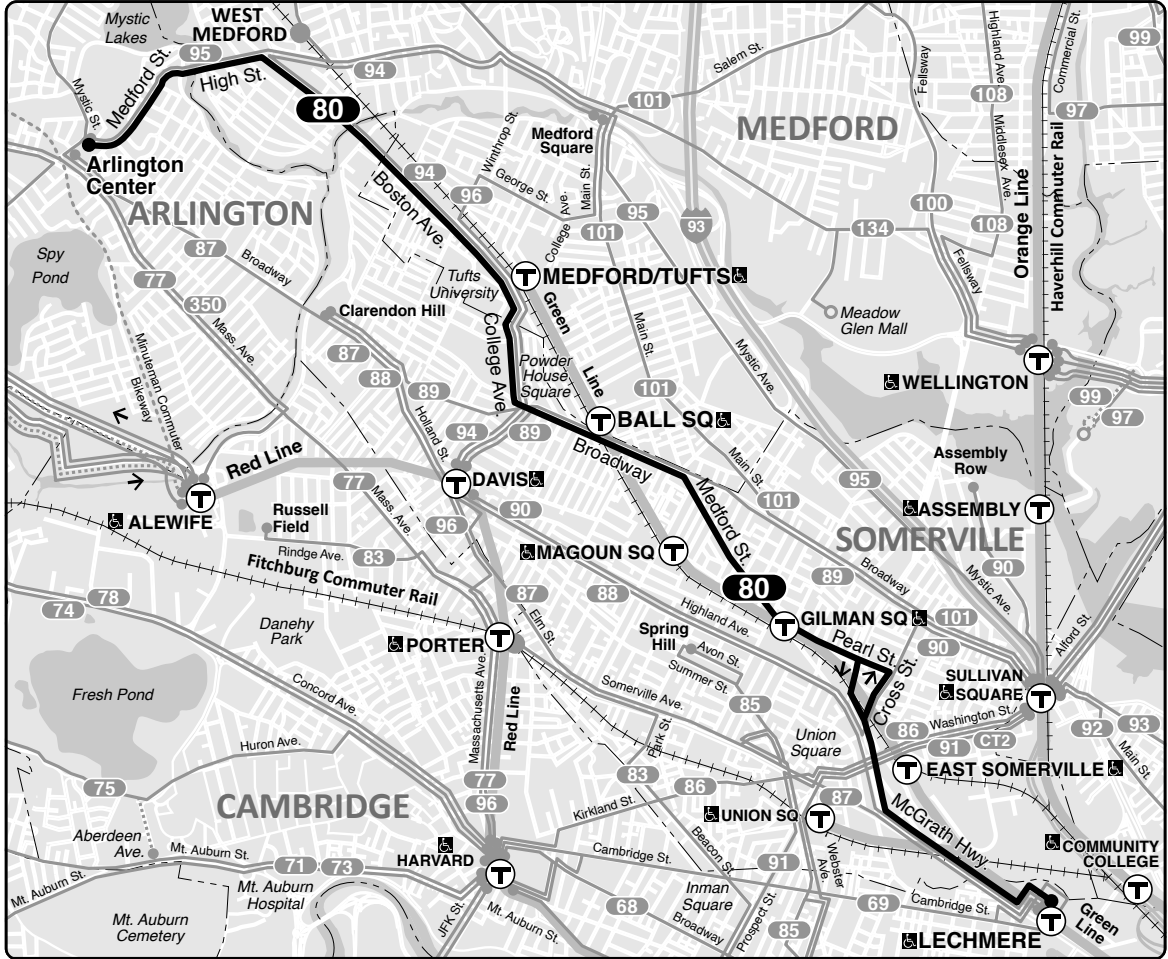

Effective **March 13, 2022**

80 Arlington Ctr – Lechmere Sta

Schedule Change i

Connections
GREEN LINE D

Information **617-222-3200**
 Lost and Found **617-222-2229**
 TTY **617-222-5146**

Realtime arrival information, maps, and more

mbta.com

- Transfer to bus/subway available on CharlieCard—good for 2 hours, pay fare difference.
- Children 11 & under ride free with a paying customer.
- ♿ All MBTA buses are accessible to people with disabilities.