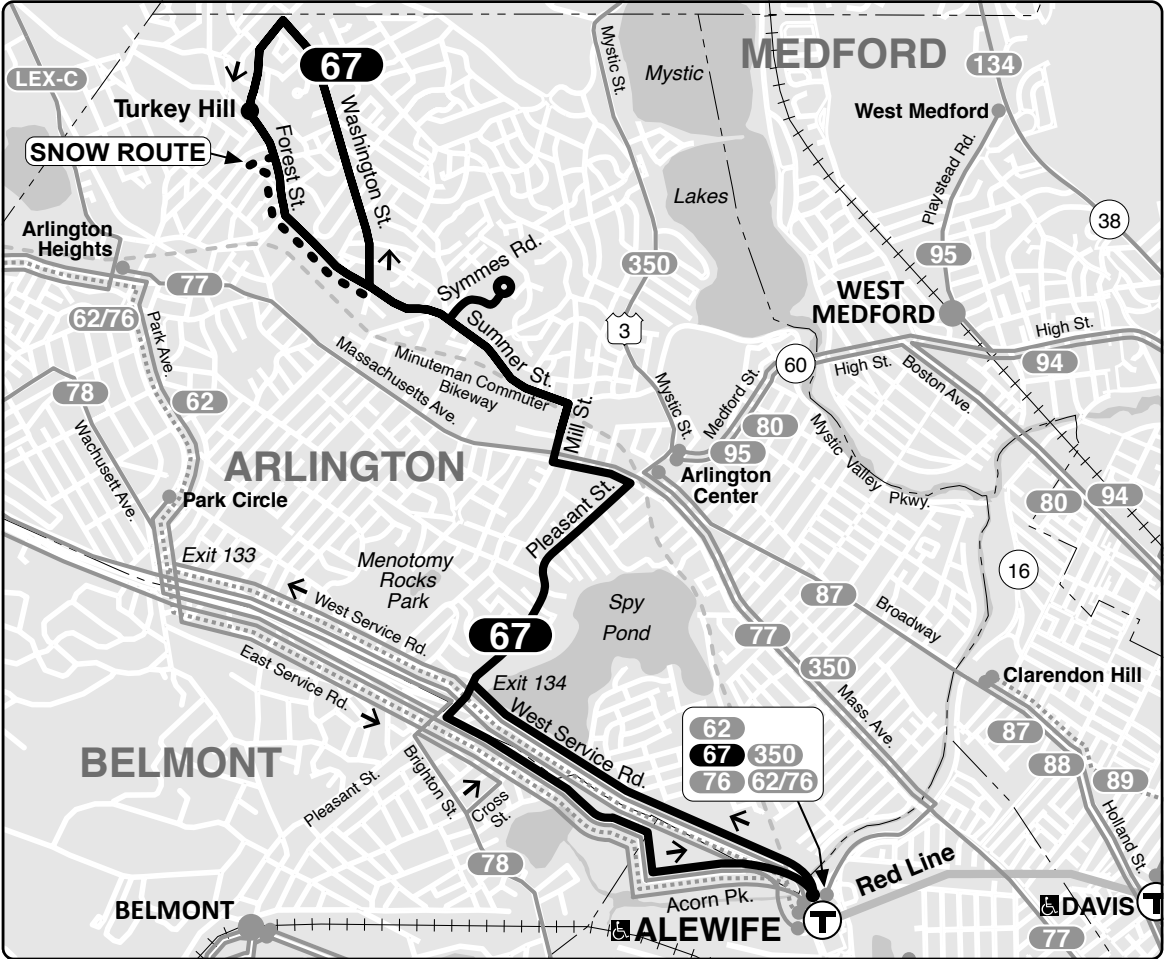

Effective **March 13, 2022**

67 Turkey Hill – Alewife Sta

Connections

RED LINE

Information **617-222-3200**
 Lost and Found **617-222-2229**
 TTY **617-222-5146**

Realtime arrival information, maps, and more

mbta.com

- Transfer to bus/subway available on CharlieCard—good for 2 hours, pay fare difference.
- Children 11 & under ride free with a paying customer.
- ♿ All MBTA buses are accessible to people with disabilities.