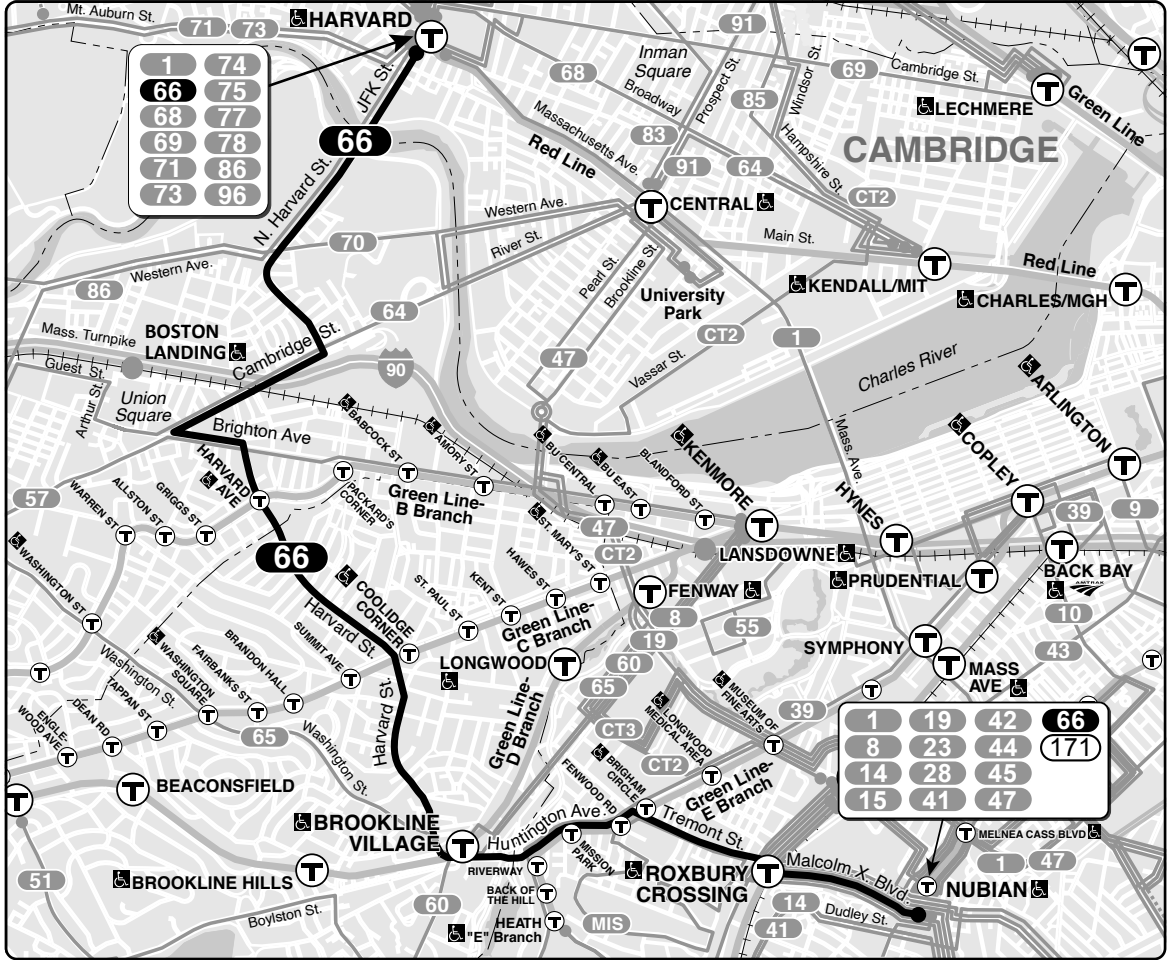

Effective **March 13, 2022**

66 Harvard Sq – Nubian Sta

Schedule Change ⓘ

1. ### Connections
2. RED LINE
   - ORANGE LINE
   - GREEN LINE
   - B C D E
   - SL4 SL5

Frequency

Most buses every **20 minutes** or less

- Transfer to bus/subway available on CharlieCard—good for 2 hours, pay fare difference.
- Children 11 & under ride free with a paying customer.
- ♿ All MBTA buses are accessible to people with disabilities.

	CharlieCard	Cash on board	Reduced fare
Bus	$1.70	$1.70	$0.85
Bus + Subway	$2.40	$4.10	$1.10

Complete fare/pass rules and free/reduced fare eligibility: mbta.com/fares or call **617-222-3200**

Information **617-222-3200**
Lost and Found **617-222-1450**
TTY **617-222-5146**

Realtime arrival information, maps, and more

mbta.com

A123-3-22.0