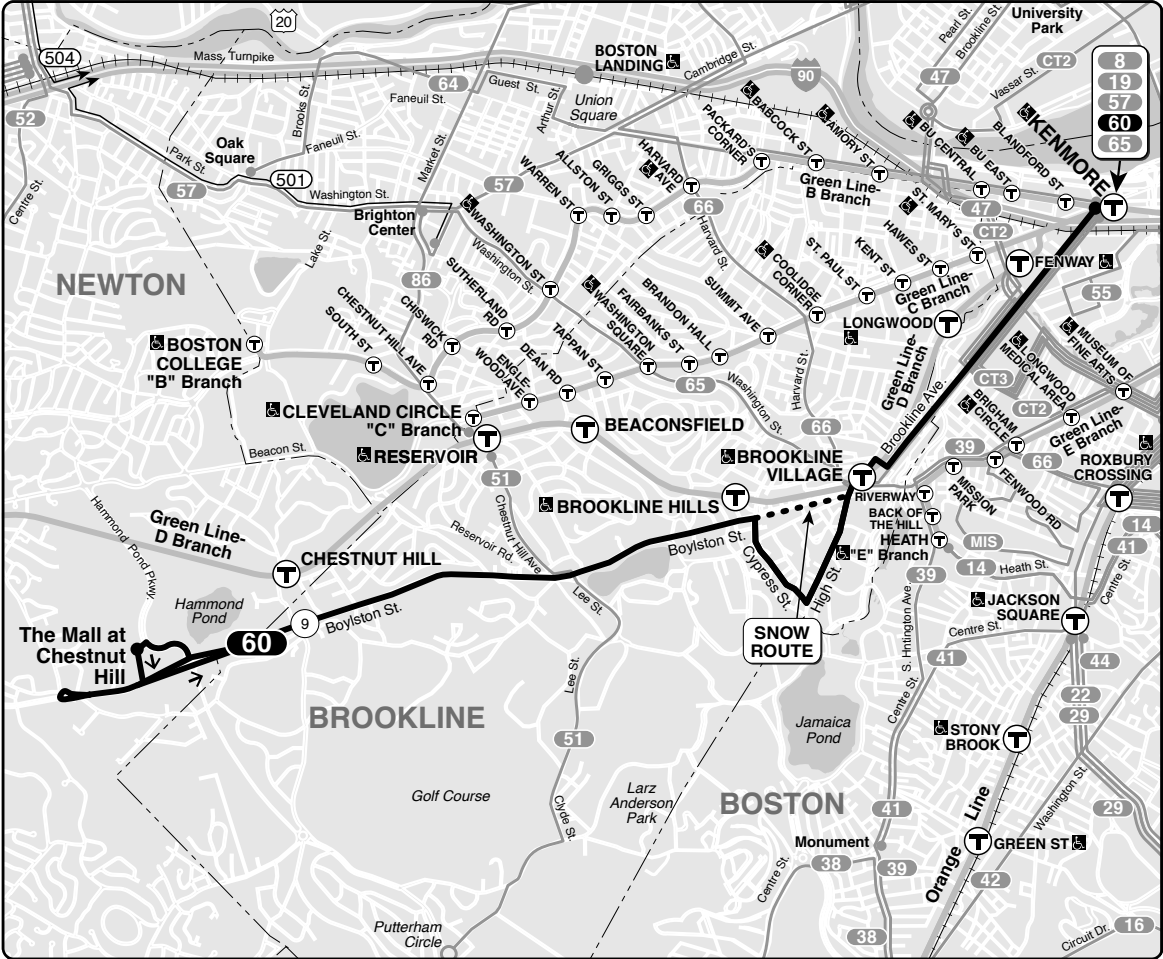

Effective **March 13, 2022**

60

Chestnut Hill – Kenmore Sta

Connections

- GREEN LINE
- B
- C
- D
- FRAMINGHAM/WORCESTER LINE

- Transfer to bus/subway available on CharlieCard—good for 2 hours, pay fare difference.
- Children 11 & under ride free with a paying customer.
- ♿ All MBTA buses are accessible to people with disabilities.

Realtime arrival information, maps, and more

mbta.com

Weekday 60

Inbound				Outbound			
Chestnut Hill Mall	Boylston St & Tully St	Brookline Village	Kenmore Station	Kenmore Station	Brookline Village	Chestnut Hill Mall	Boylston St & Tully St
-	5:12	5:21	5:31	-	4:55	5:03	5:07
-	5:55	6:05	6:16	5:25	5:32	5:44	5:52
-	6:25	6:35	6:47	5:45	5:52	6:04	6:12
-	6:45	6:56	7:10	6:05	6:12	6:26	6:34
-	7:10	7:21	7:35	6:30	6:38	6:53	7:01
-	7:35	7:47	8:02	6:55	7:03	7:18	7:26
-	8:00	8:12	8:27	7:20	7:28	7:46	7:55
-	8:25	8:37	8:52	7:45	7:53	8:11	8:20
-	9:00	9:12	9:27	8:15	8:24	8:42	8:51
-	9:35	9:47	9:59	8:55	9:04	9:22	9:30
-	10:45	10:57	11:09	10:05	10:13	10:31	10:39
-	12:00	12:12	12:24	11:15	11:23	11:41	11:49
1:10	1:14	1:24	1:42	12:30	12:38	12:59	-
1:35	1:39	1:49	2:07	1:00	1:08	1:29	-
2:05	2:09	2:19	2:37	1:30	1:38	1:59	-
2:35	2:39	2:49	3:07	1:55	2:03	2:27	-
3:05	3:09	3:19	3:37	2:20	2:29	2:53	-
3:35	3:39	3:49	4:07	2:50	2:59	3:23	-
4:05	4:09	4:19	4:37	3:20	3:29	3:53	-
4:35	4:39	4:49	5:07	3:50	3:59	4:23	-
5:05	5:09	5:19	5:37	4:20	4:29	4:53	-
5:35	5:39	5:50	6:08	4:50	4:59	5:23	-
6:05	6:10	6:21	6:37	5:15	5:24	5:48	-
6:30	6:35	6:45	7:01	5:45	5:54	6:18	-
6:55	7:00	7:10	7:24	6:15	6:24	6:48	-
7:20	7:25	7:35	7:49	6:45	6:53	7:15	-
7:45	7:49	7:58	8:12	7:15	7:23	7:42	-
8:15	8:19	8:28	8:42	7:45	7:52	8:10	-
8:45	8:49	8:57	9:09	8:15	8:22	8:40	-
9:15	9:19	9:27	9:39	8:45	8:52	9:10	-
10:15	10:19	10:27	10:39	9:45	9:51	10:08	-
11:15	11:19	11:27	11:39	10:45	10:51	11:08	-
12:06	12:09	12:18	-	11:40	11:46	12:03	-