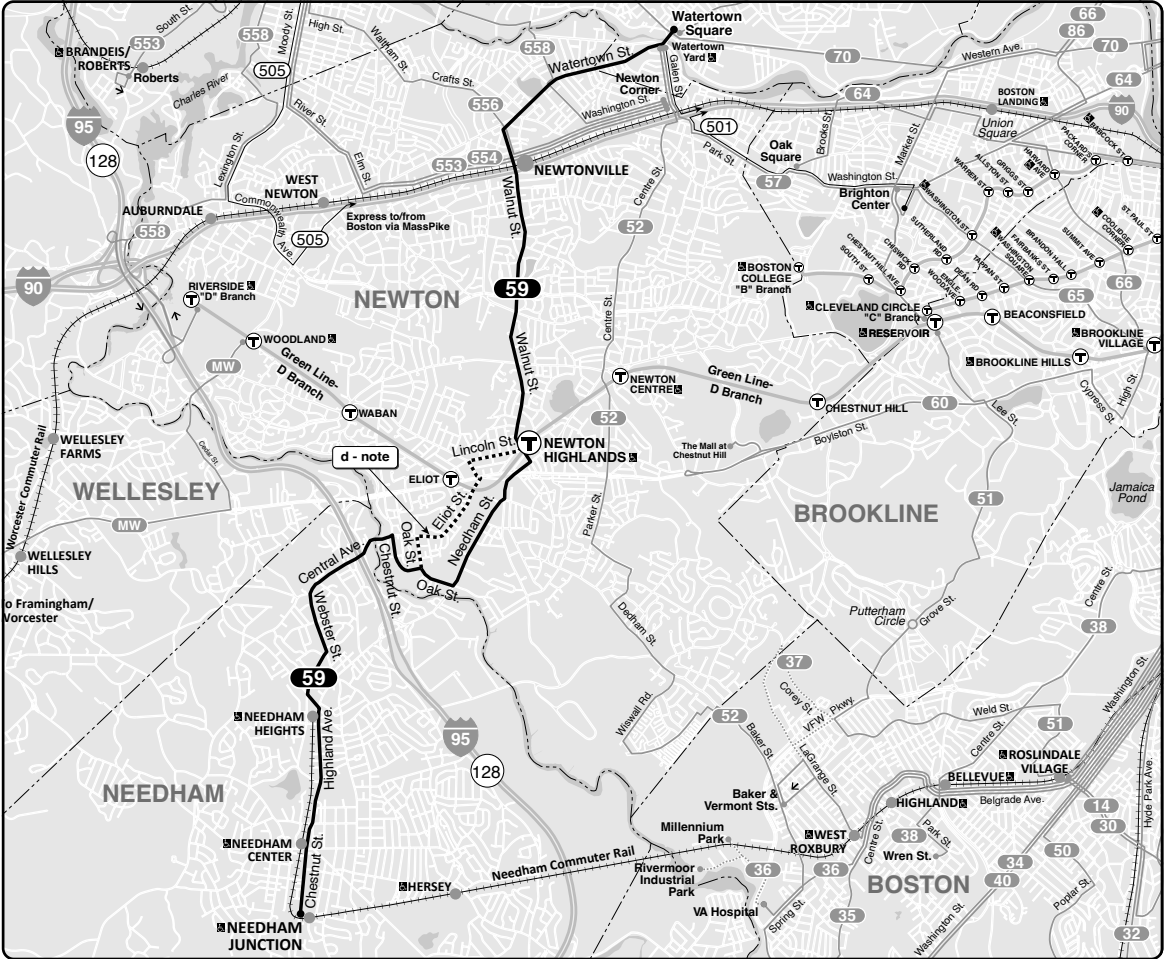

Effective **March 13, 2022**

59 Needham Jct – Watertown Sq

Connections

- GREEN LINE D NEEDHAM LINE
- FRAMINGHAM/WORCESTER LINE

Information **617-222-3200**
 Lost and Found **617-222-1450**
 TTY **617-222-5146**

Realtime arrival information, maps, and more

mbta.com

- Transfer to bus/subway available on CharlieCard—good for 2 hours, pay fare difference.
- Children 11 & under ride free with a paying customer.
- ♿ All MBTA buses are accessible to people with disabilities.

Weekday 59

Inbound			Outbound		
Needham Junction	Newton Highlands Station	Watertown Square	Watertown Square	Newton Highlands Station	Needham Junction
6:20	6:38	6:55	6:05	6:18	6:37
6:50	7:09	7:30	6:35	6:48	7:07
7:20	7:41	8:02	7:05	7:25	7:44
7:55	8:17	8:39	7:35	7:55	8:15
8:25	8:51	9:10	8:10	8:30	8:50
9:00	9:19	9:36	8:45	9:04	9:24
9:35	9:54	10:11	9:25	9:44	10:04
10:10	10:29	10:46	10:05	10:22	10:42
10:55	11:14	11:31	10:55	11:12	11:33
11:45	12:04	12:21	11:45	12:02	12:23
12:35	12:54	1:11	12:35	12:52	1:13
1:25	1:44	2:01	1:25	1:42	2:03
2:15	2:34	2:51	2:10	2:27	2:52
3:10	3:33	3:56	3:00	3:20	3:45
4:00	4:22	4:44	3:50	4:10	4:35
4:50	5:13	5:33	4:30	4:50	5:14
5:25	5:48	6:08	5:05	5:28	5:53
6:05	6:28	6:46	5:45	6:08	6:32
6:40	6:58	7:16	6:25	6:42	7:05
7:15	7:31	7:46	7:00	7:16	7:39
7:50	8:07	8:22			

Saturday 59

Inbound			Outbound		
Needham Junction	Newton Highlands Station	Watertown Square	Watertown Square	Newton Highlands Station	Needham Junction
7:05	7:23	7:36	6:20	6:35	6:49
8:35	8:55	9:10	7:50	8:05	8:22
10:05	10:28	10:45	9:20	9:35	9:56
11:36	12:01	12:18	10:50	11:05	11:30
1:10	1:35	1:50	12:22	12:37	1:02
2:40	3:02	3:17	1:55	2:10	2:31
4:10	4:31	4:46	3:25	3:40	3:59
5:40	6:01	6:15	4:55	5:10	5:29
7:05	7:25	7:39	6:25	6:40	6:57