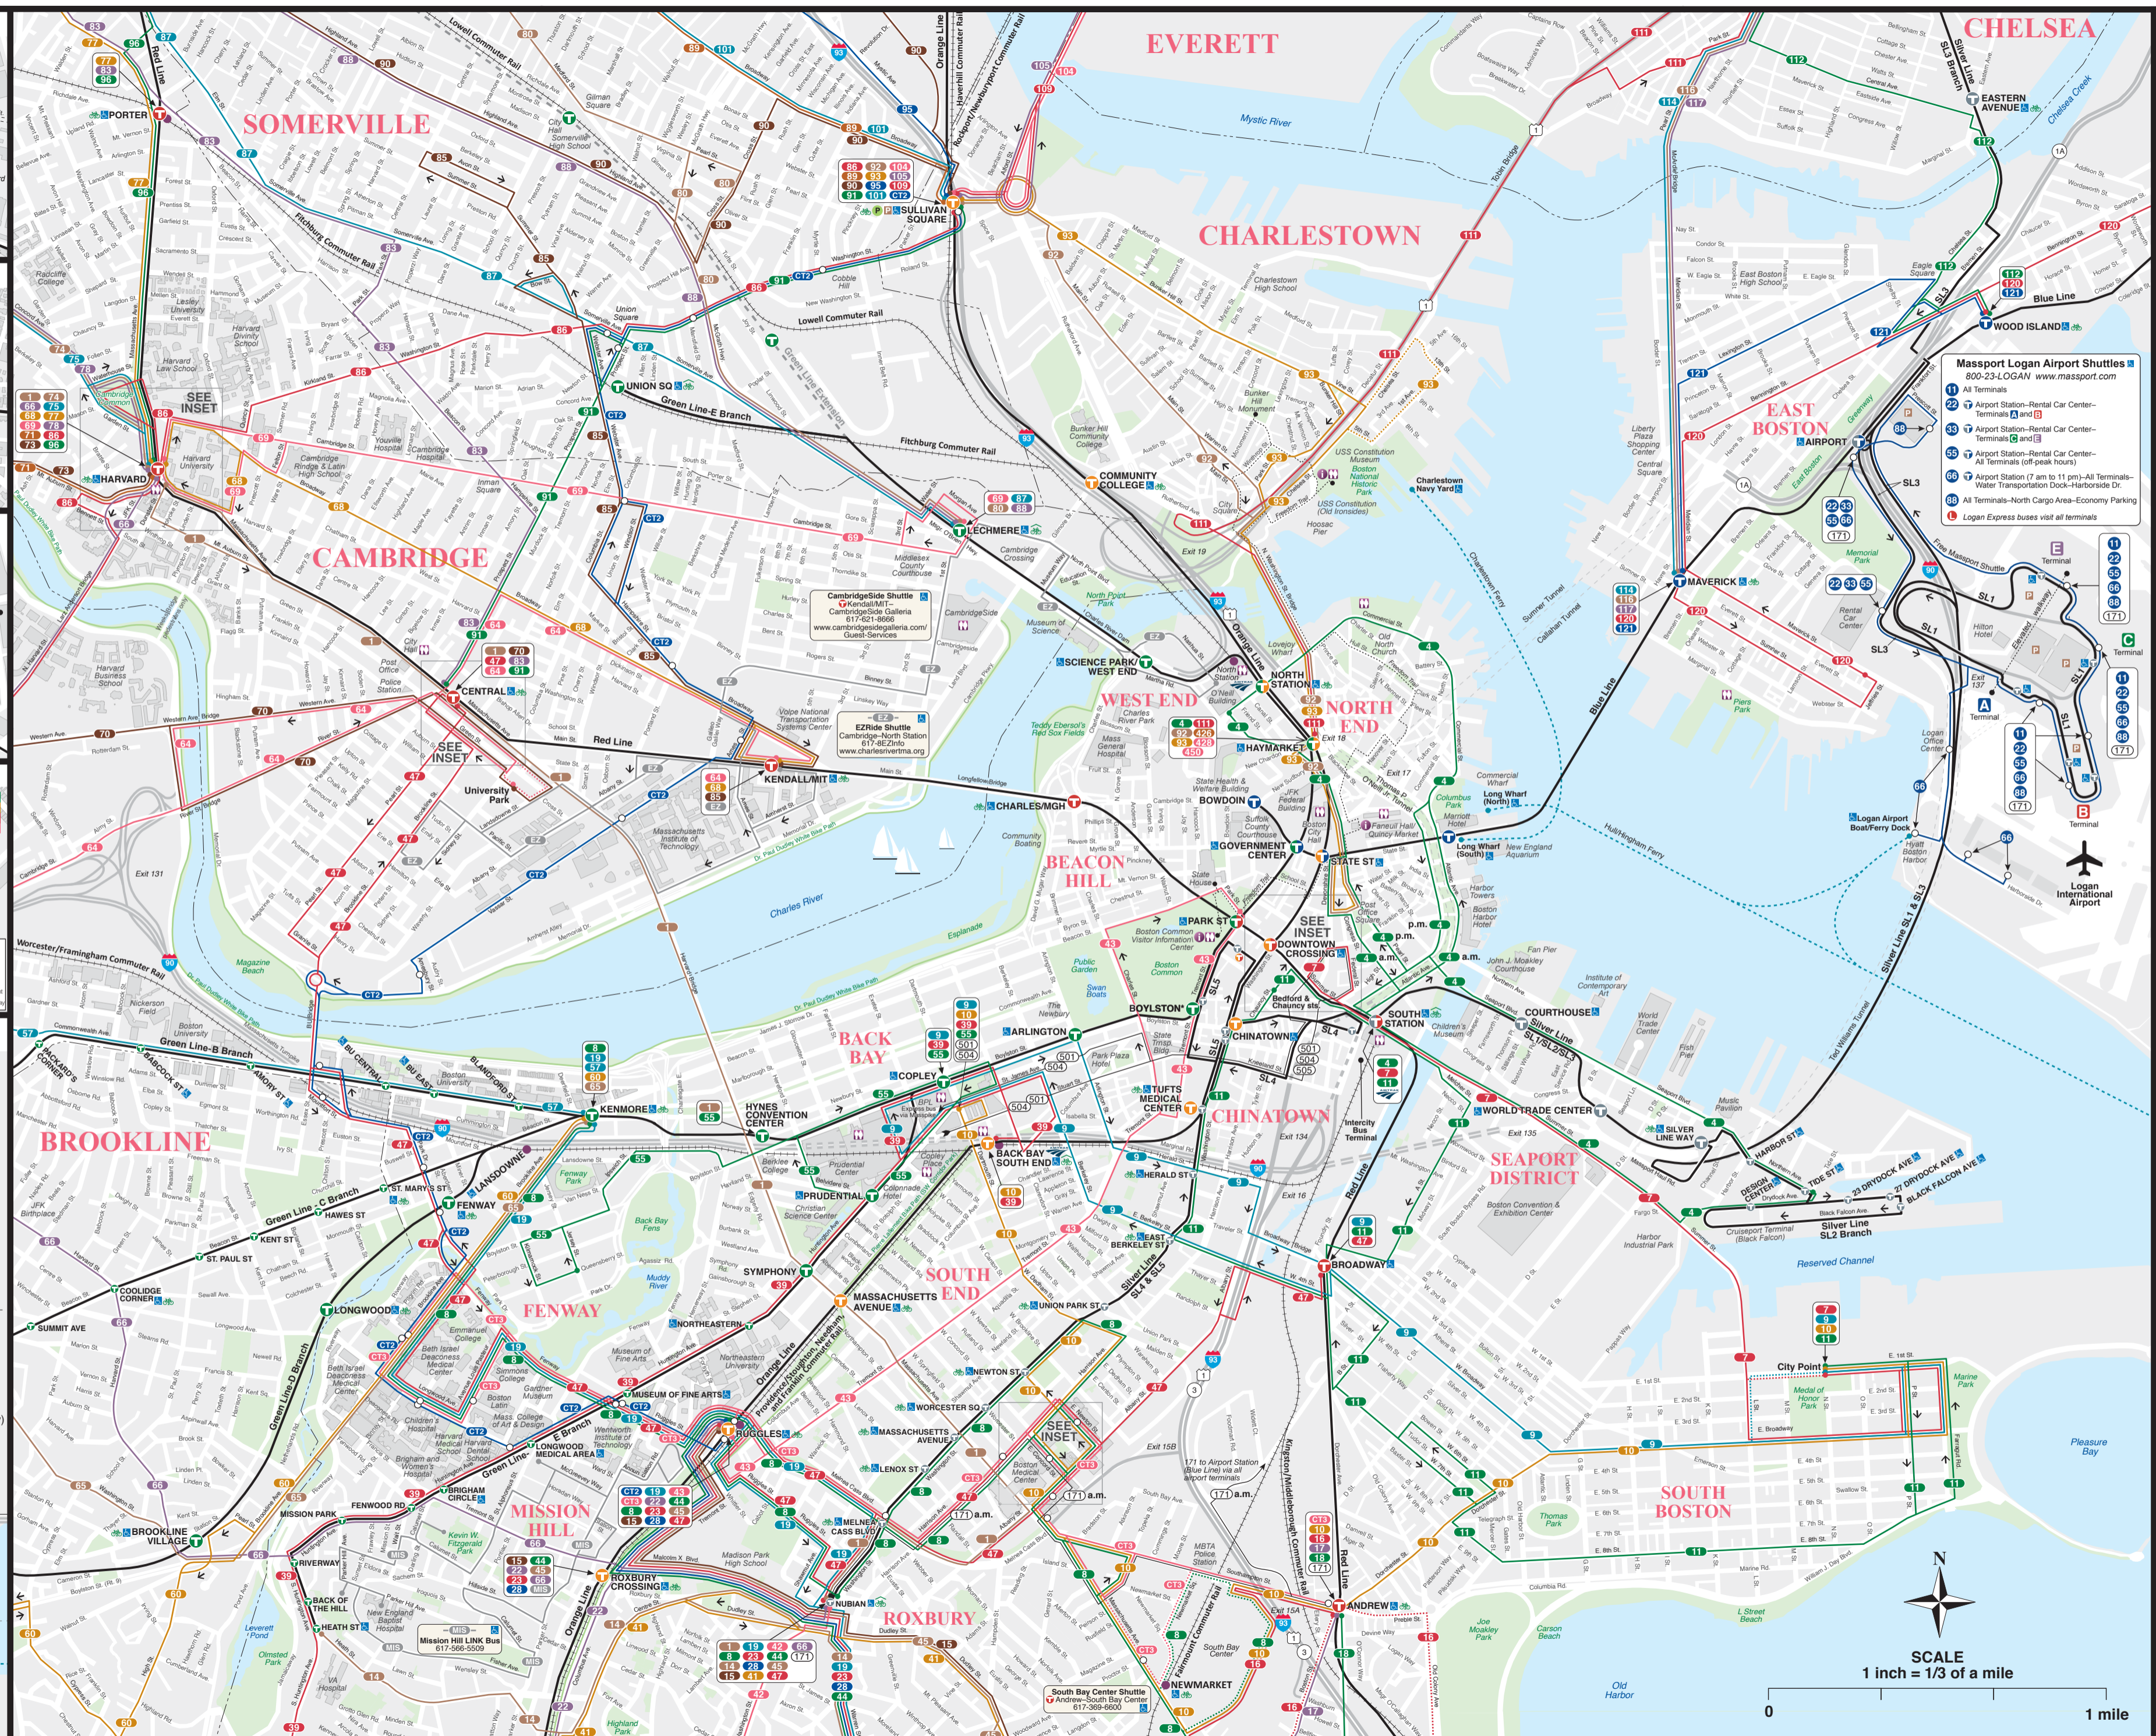

Harvard Square, Cambridge

Central Square, Cambridge

Downtown Boston

Boston Medical Center

LEGEND

- Red Line and station
- Orange Line and station
- Blue Line and station
- Green Line and station
- Street intersection stop
- Silver Line and station
- Commuter Rail and station
- Accessible station
- Parking available at station
- Bicycle rack at station
- Pedal & Park (bike storage)
- Amtrak service

Bus Routes

- Express route
- Non-MBTA route/shuttle
- Cross-town or Massport Shuttle (airport only) bus stop. Bus picks up and discharges passengers at these stops only.
- Bus routes at major connection points

NEIGHBORHOOD TOWN

Boylston: Accessible for Silver Line only

This map was prepared for the MBTA by the Central Transportation Planning Staff © MBTA 2022. All Rights Reserved. No portion of this map may be reproduced without the permission of the MBTA. Cartography by Kenneth A. Dumas, CTPS.